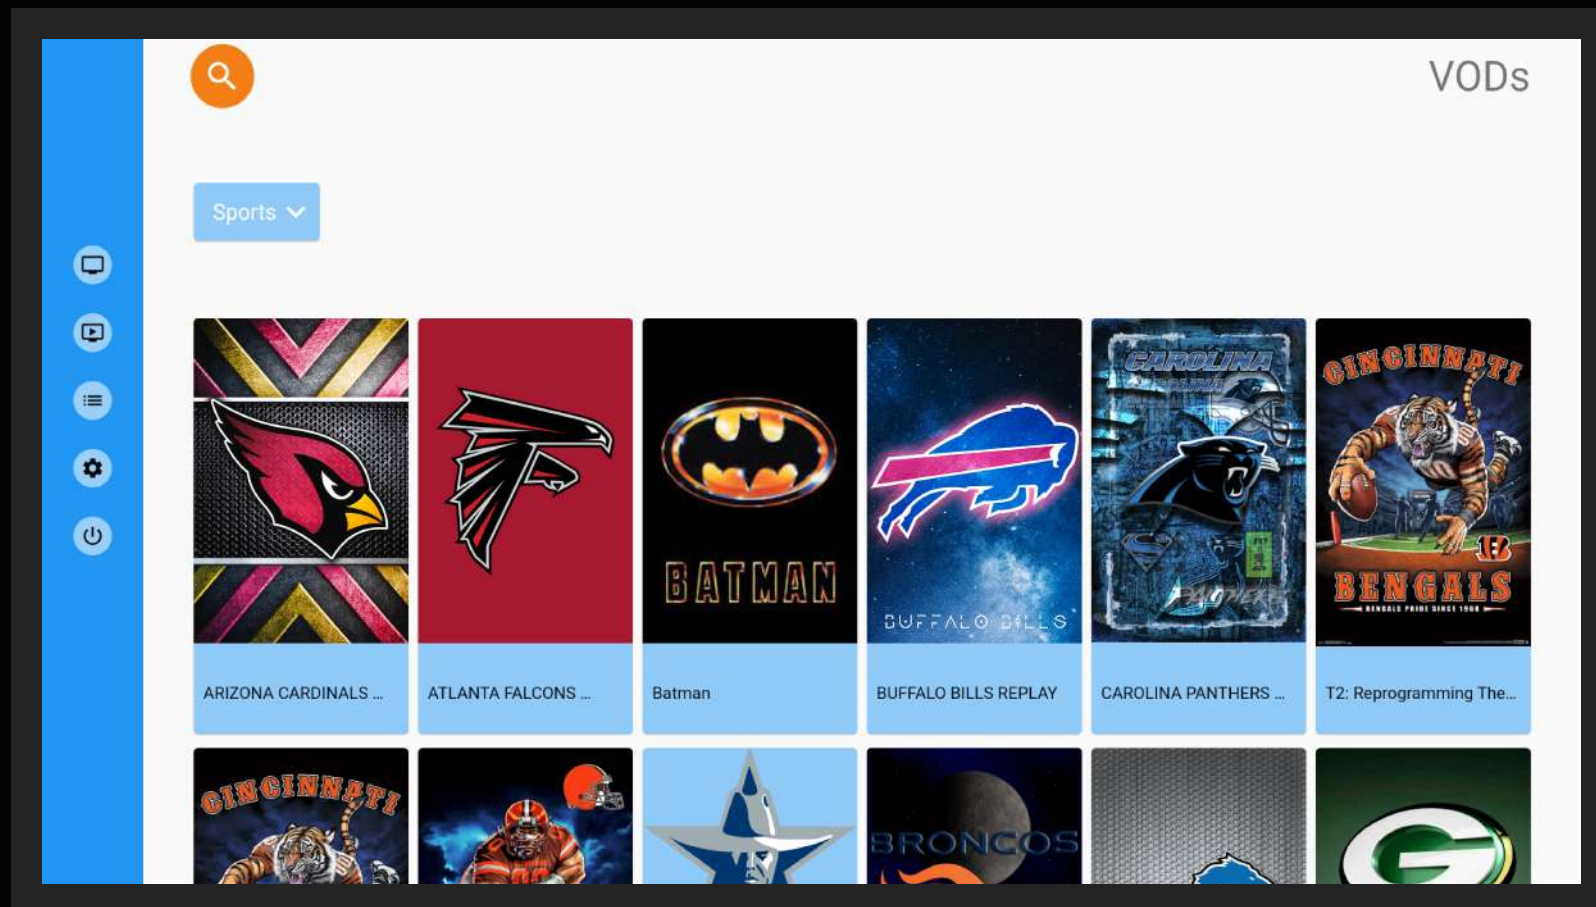

# Vods

Serials (Creating episodes, seasons, set an icon and background )