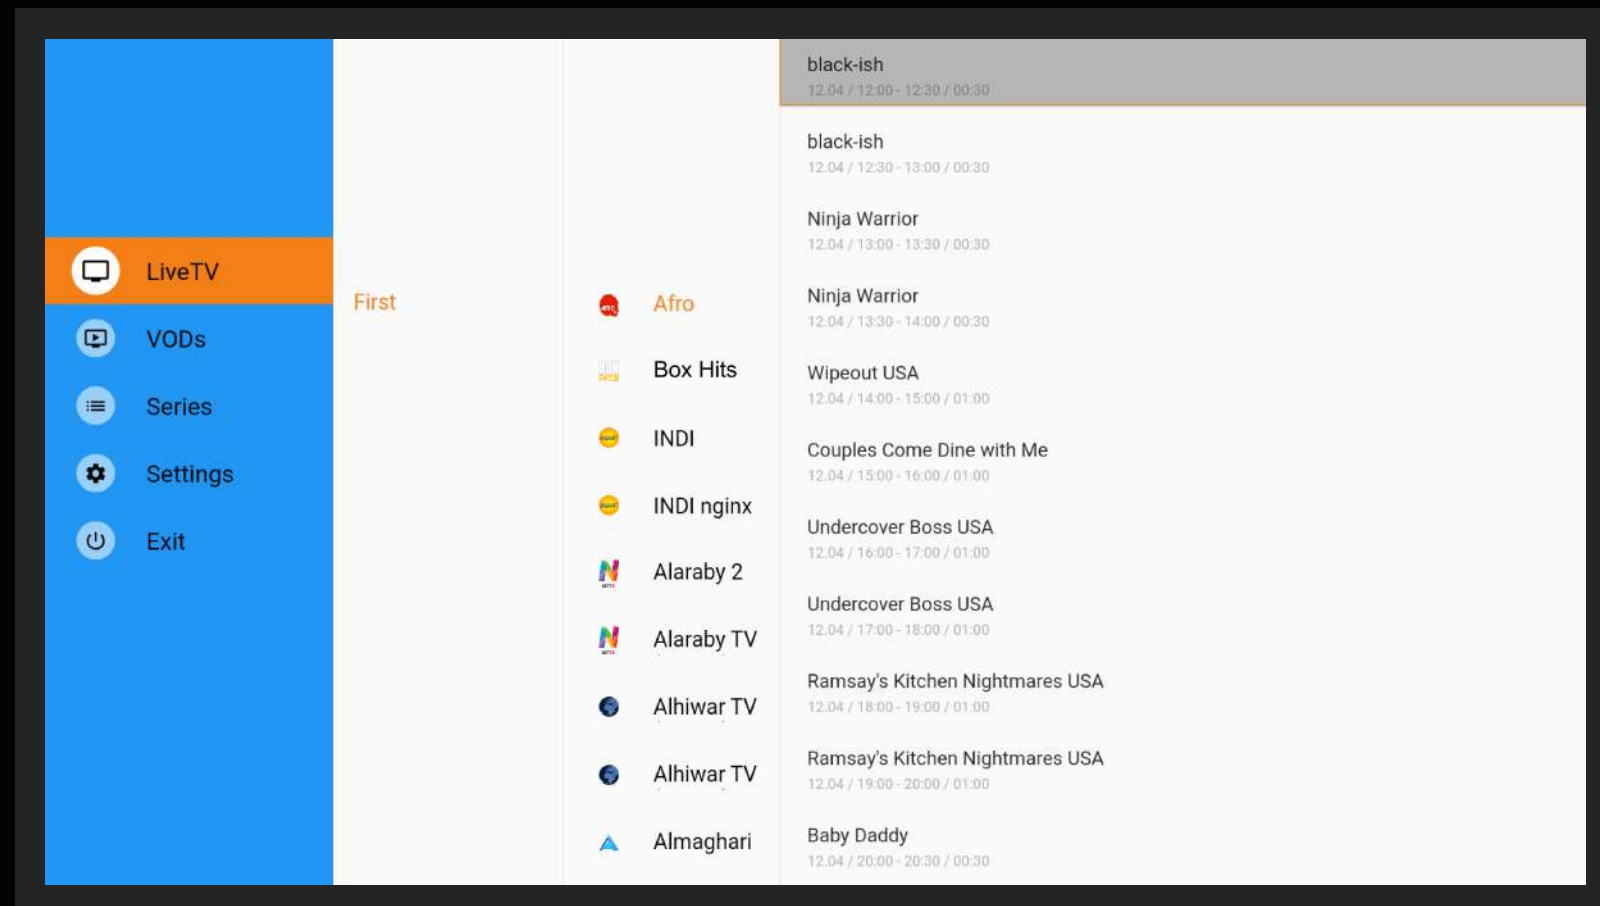

# Live TV

TurtleOTT supports video formats such as HLS, DASH, RTMP, RTSP, and WebRTC for Live TV. EPG services

# Vods

Serials (Creating episodes, seasons, set an icon and background )

# Overlay

4K Content support, user-friendly UI