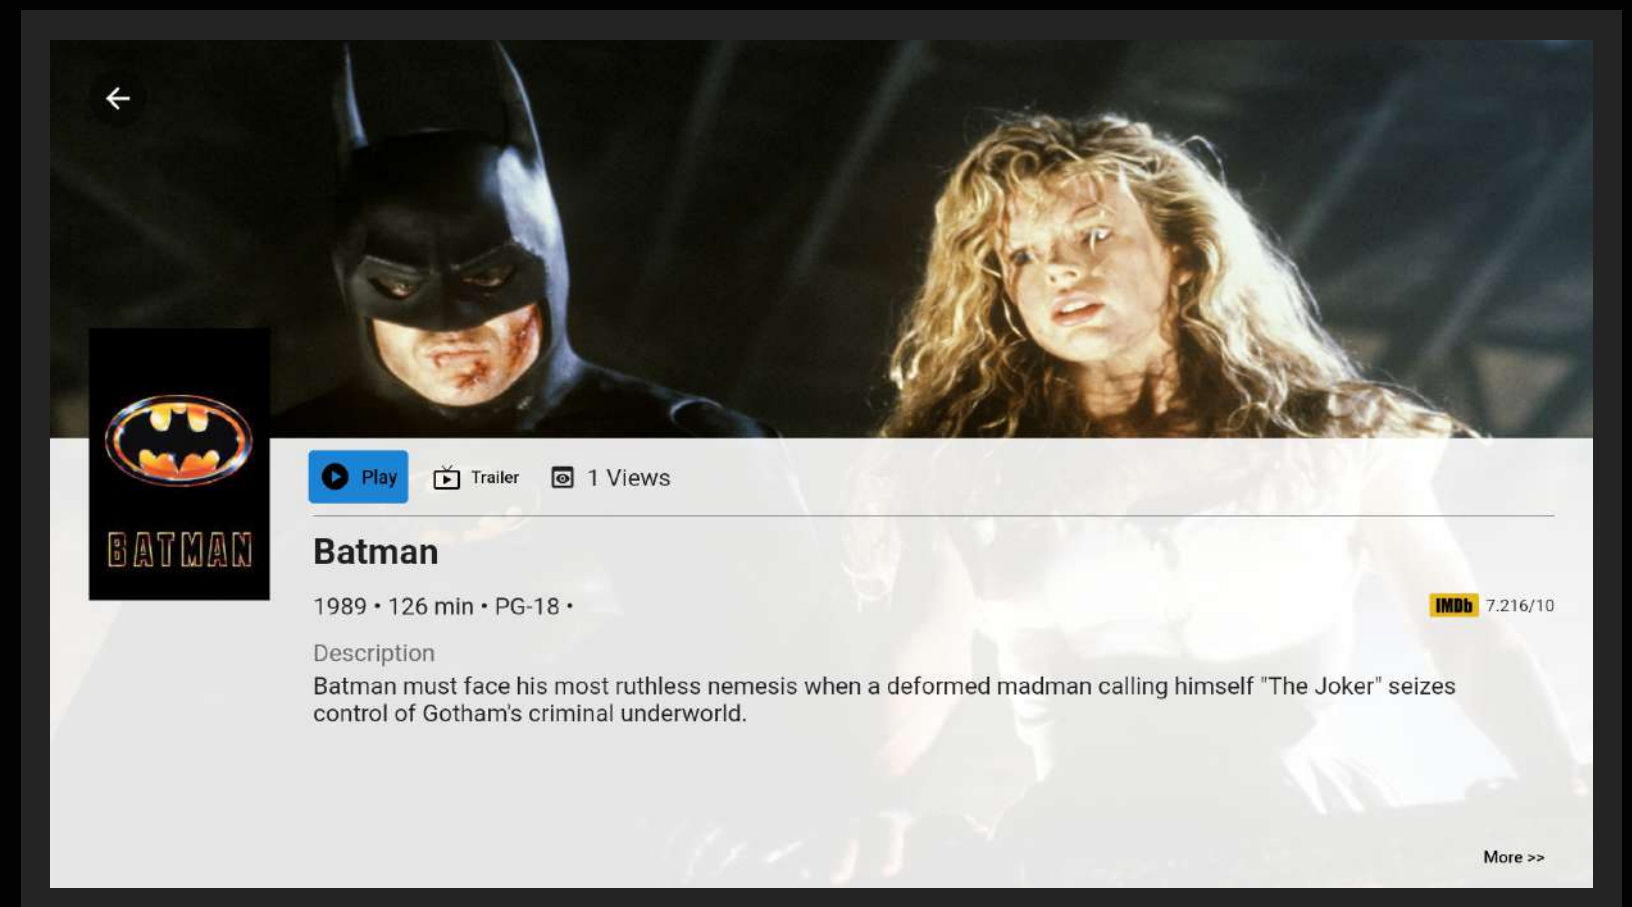

Vods

Fill in all the information about your VOD, such as a name, description, set an icon and background, etc. It is also possible to use TMDB autofill