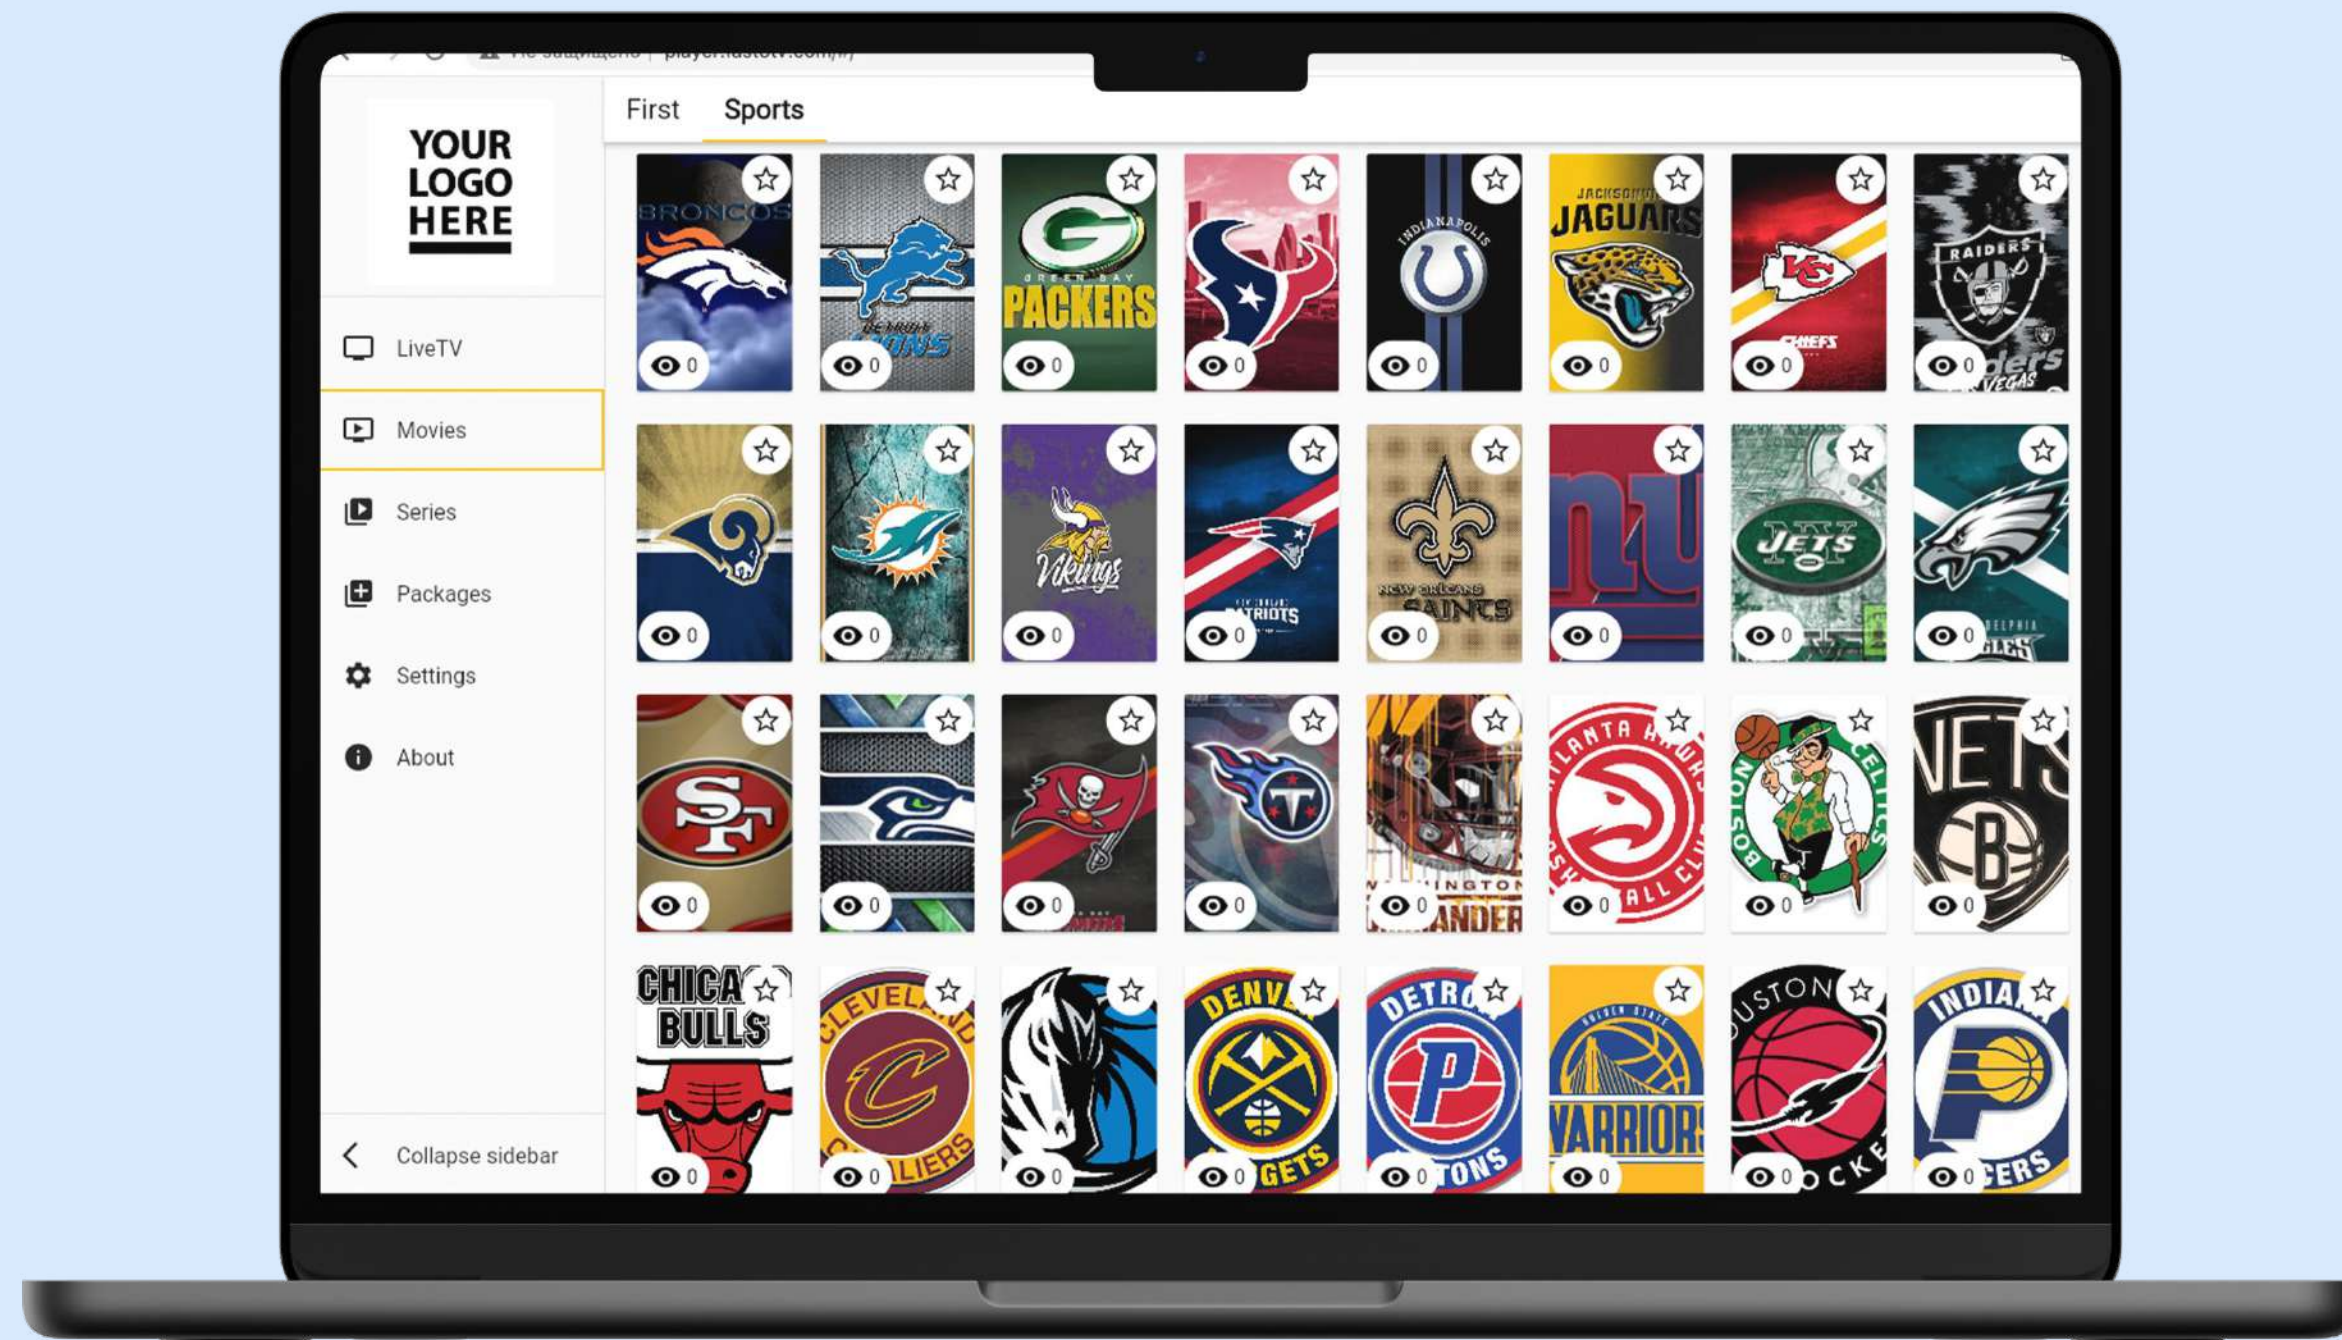

WEB player

- ✦ Supports all browseres
- ✦ Chromecast support
- ✦ Subtitles
- ✦ WebRTC streams
- ✦ Ads integration