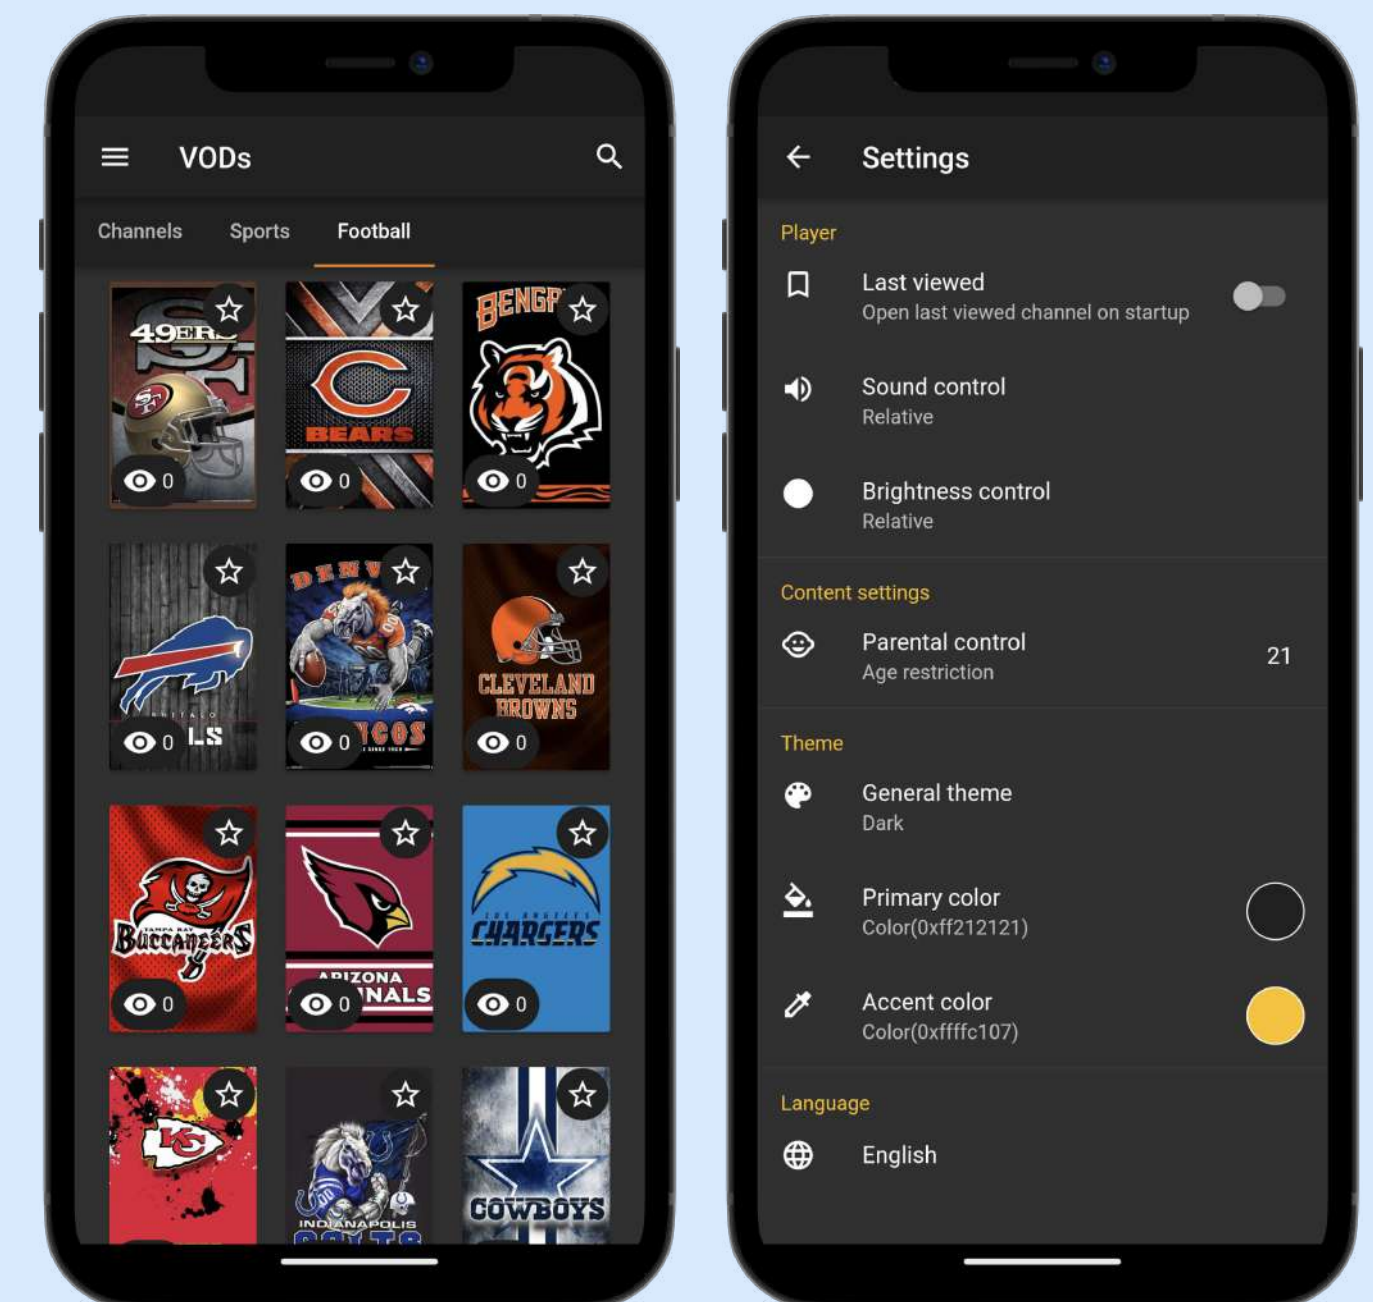

## APP FEATURES:

- ✦ Add to favorites
- ✦ Screen record restriction
- ✦ Light and dark theme
- ✦ Last viewed

Download it now