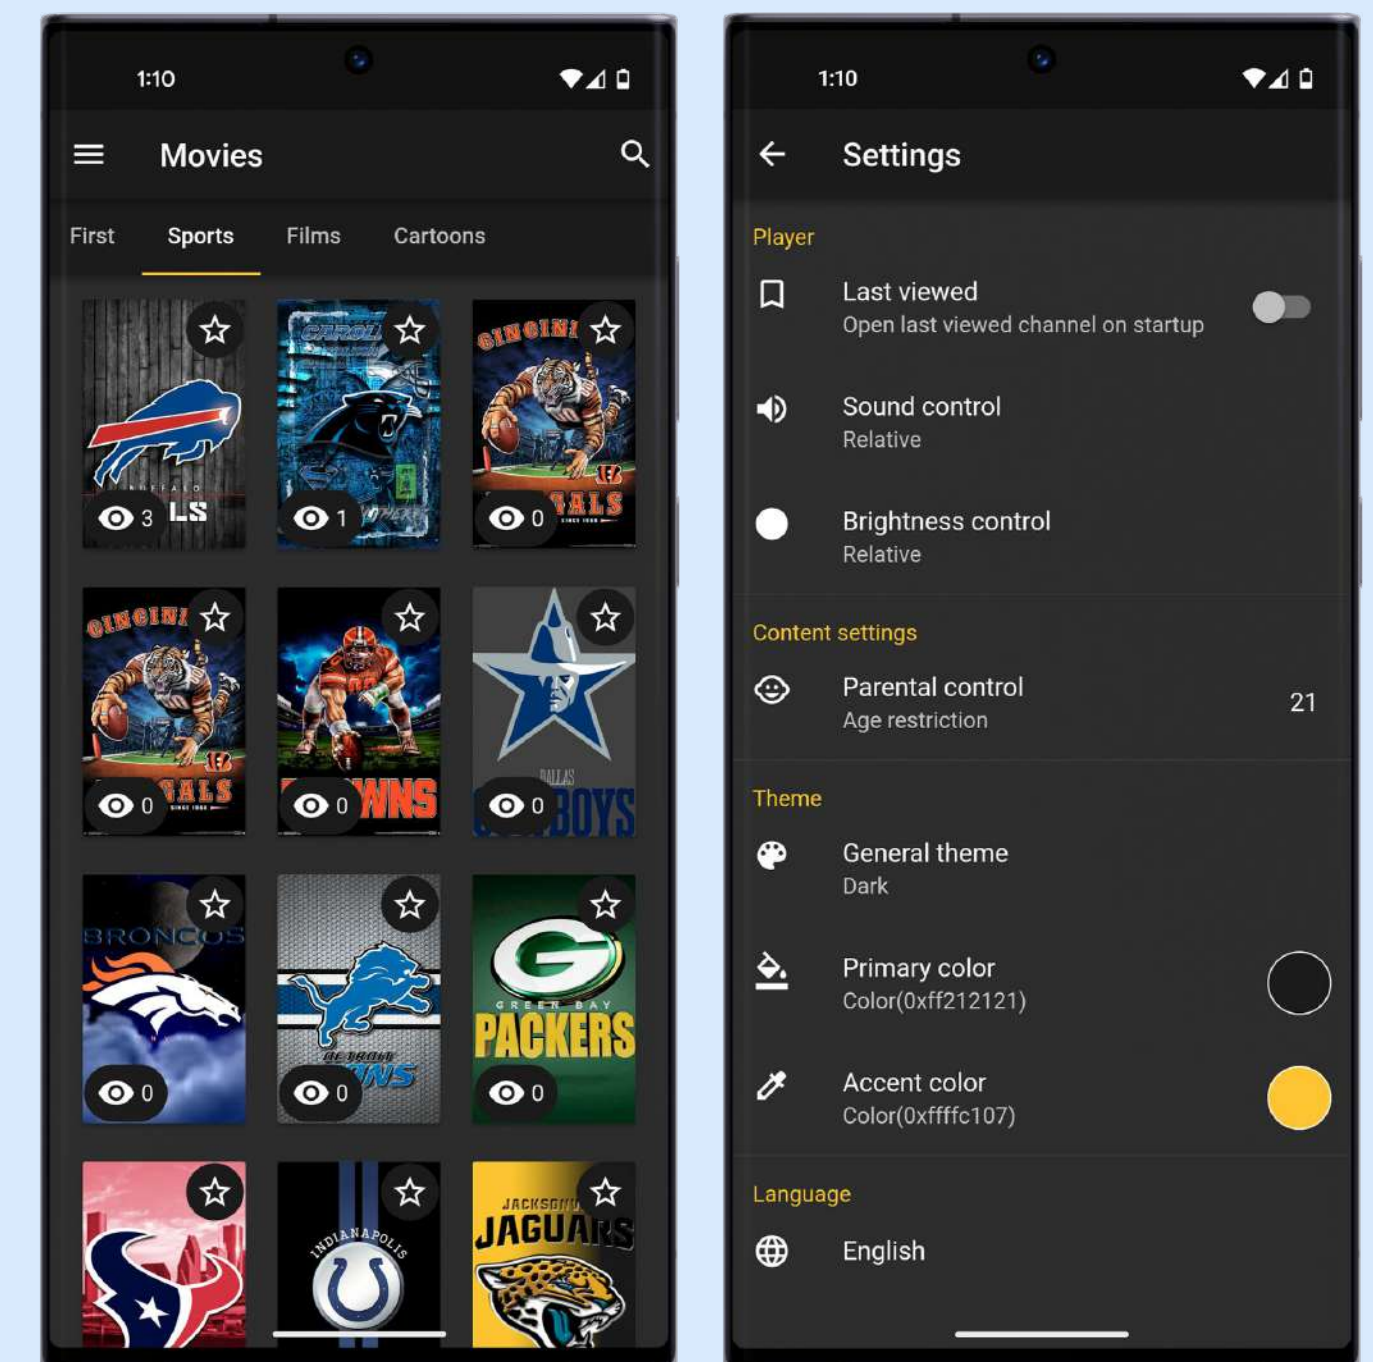

Mobile player

Android

APP FEATURES:

- ✦ Browse catalog
- ✦ Advanced search
- ✦ Parental control
- ✦ Watch live

Download it now