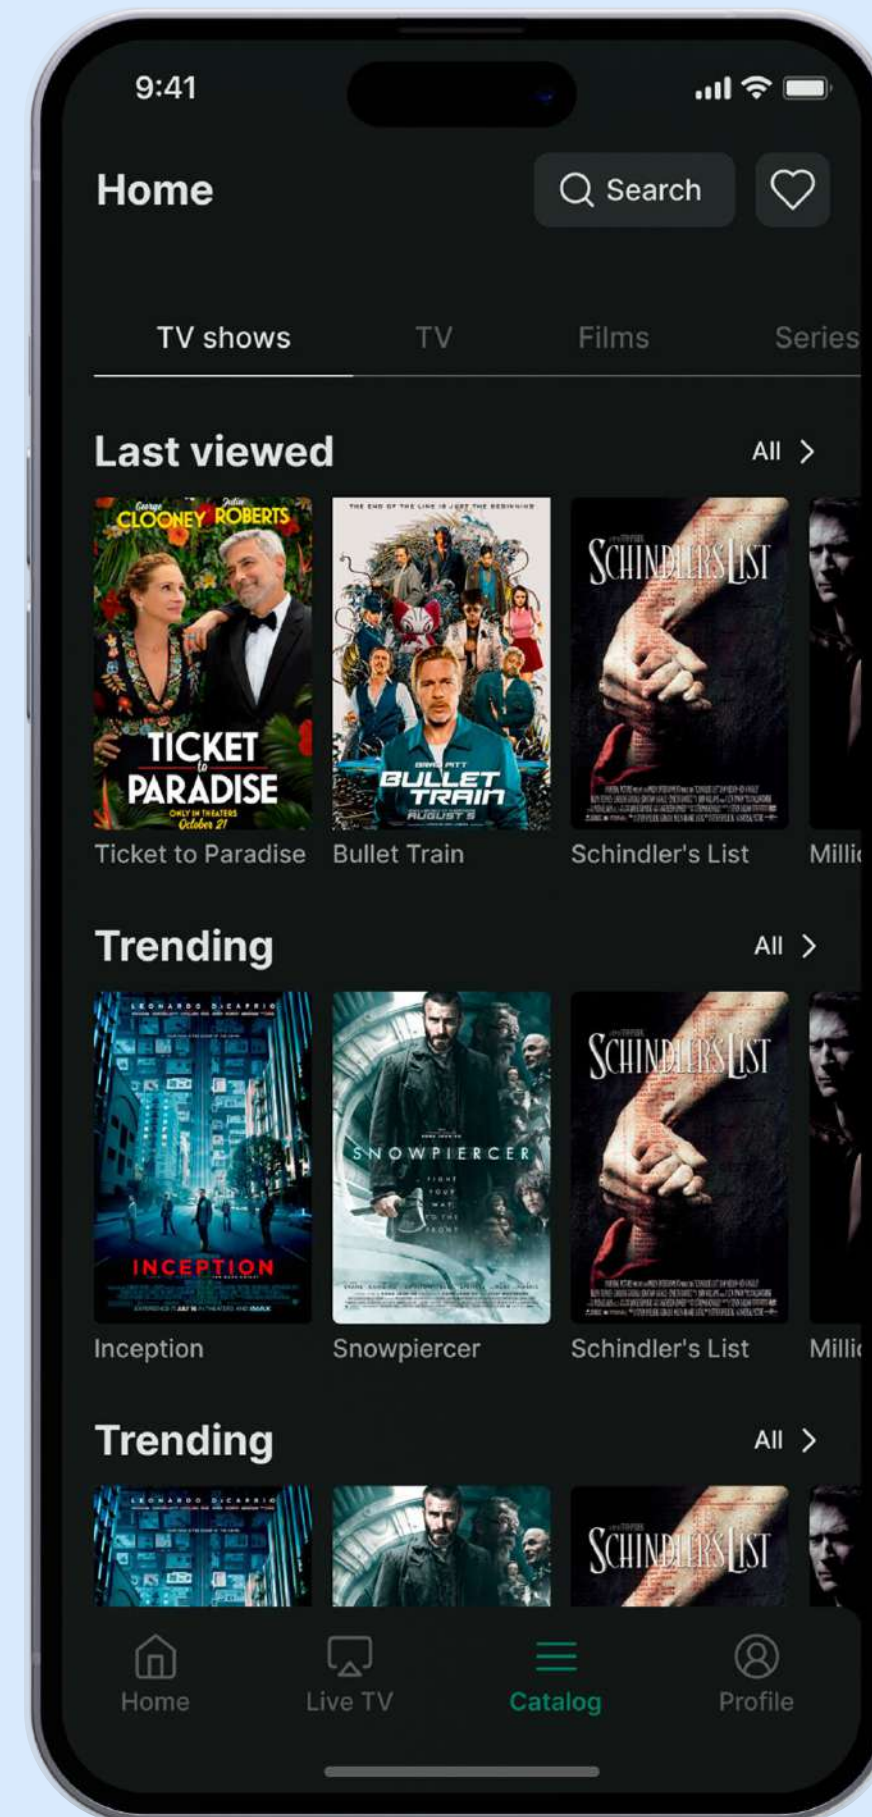

# Layout VenomOTT

Premium