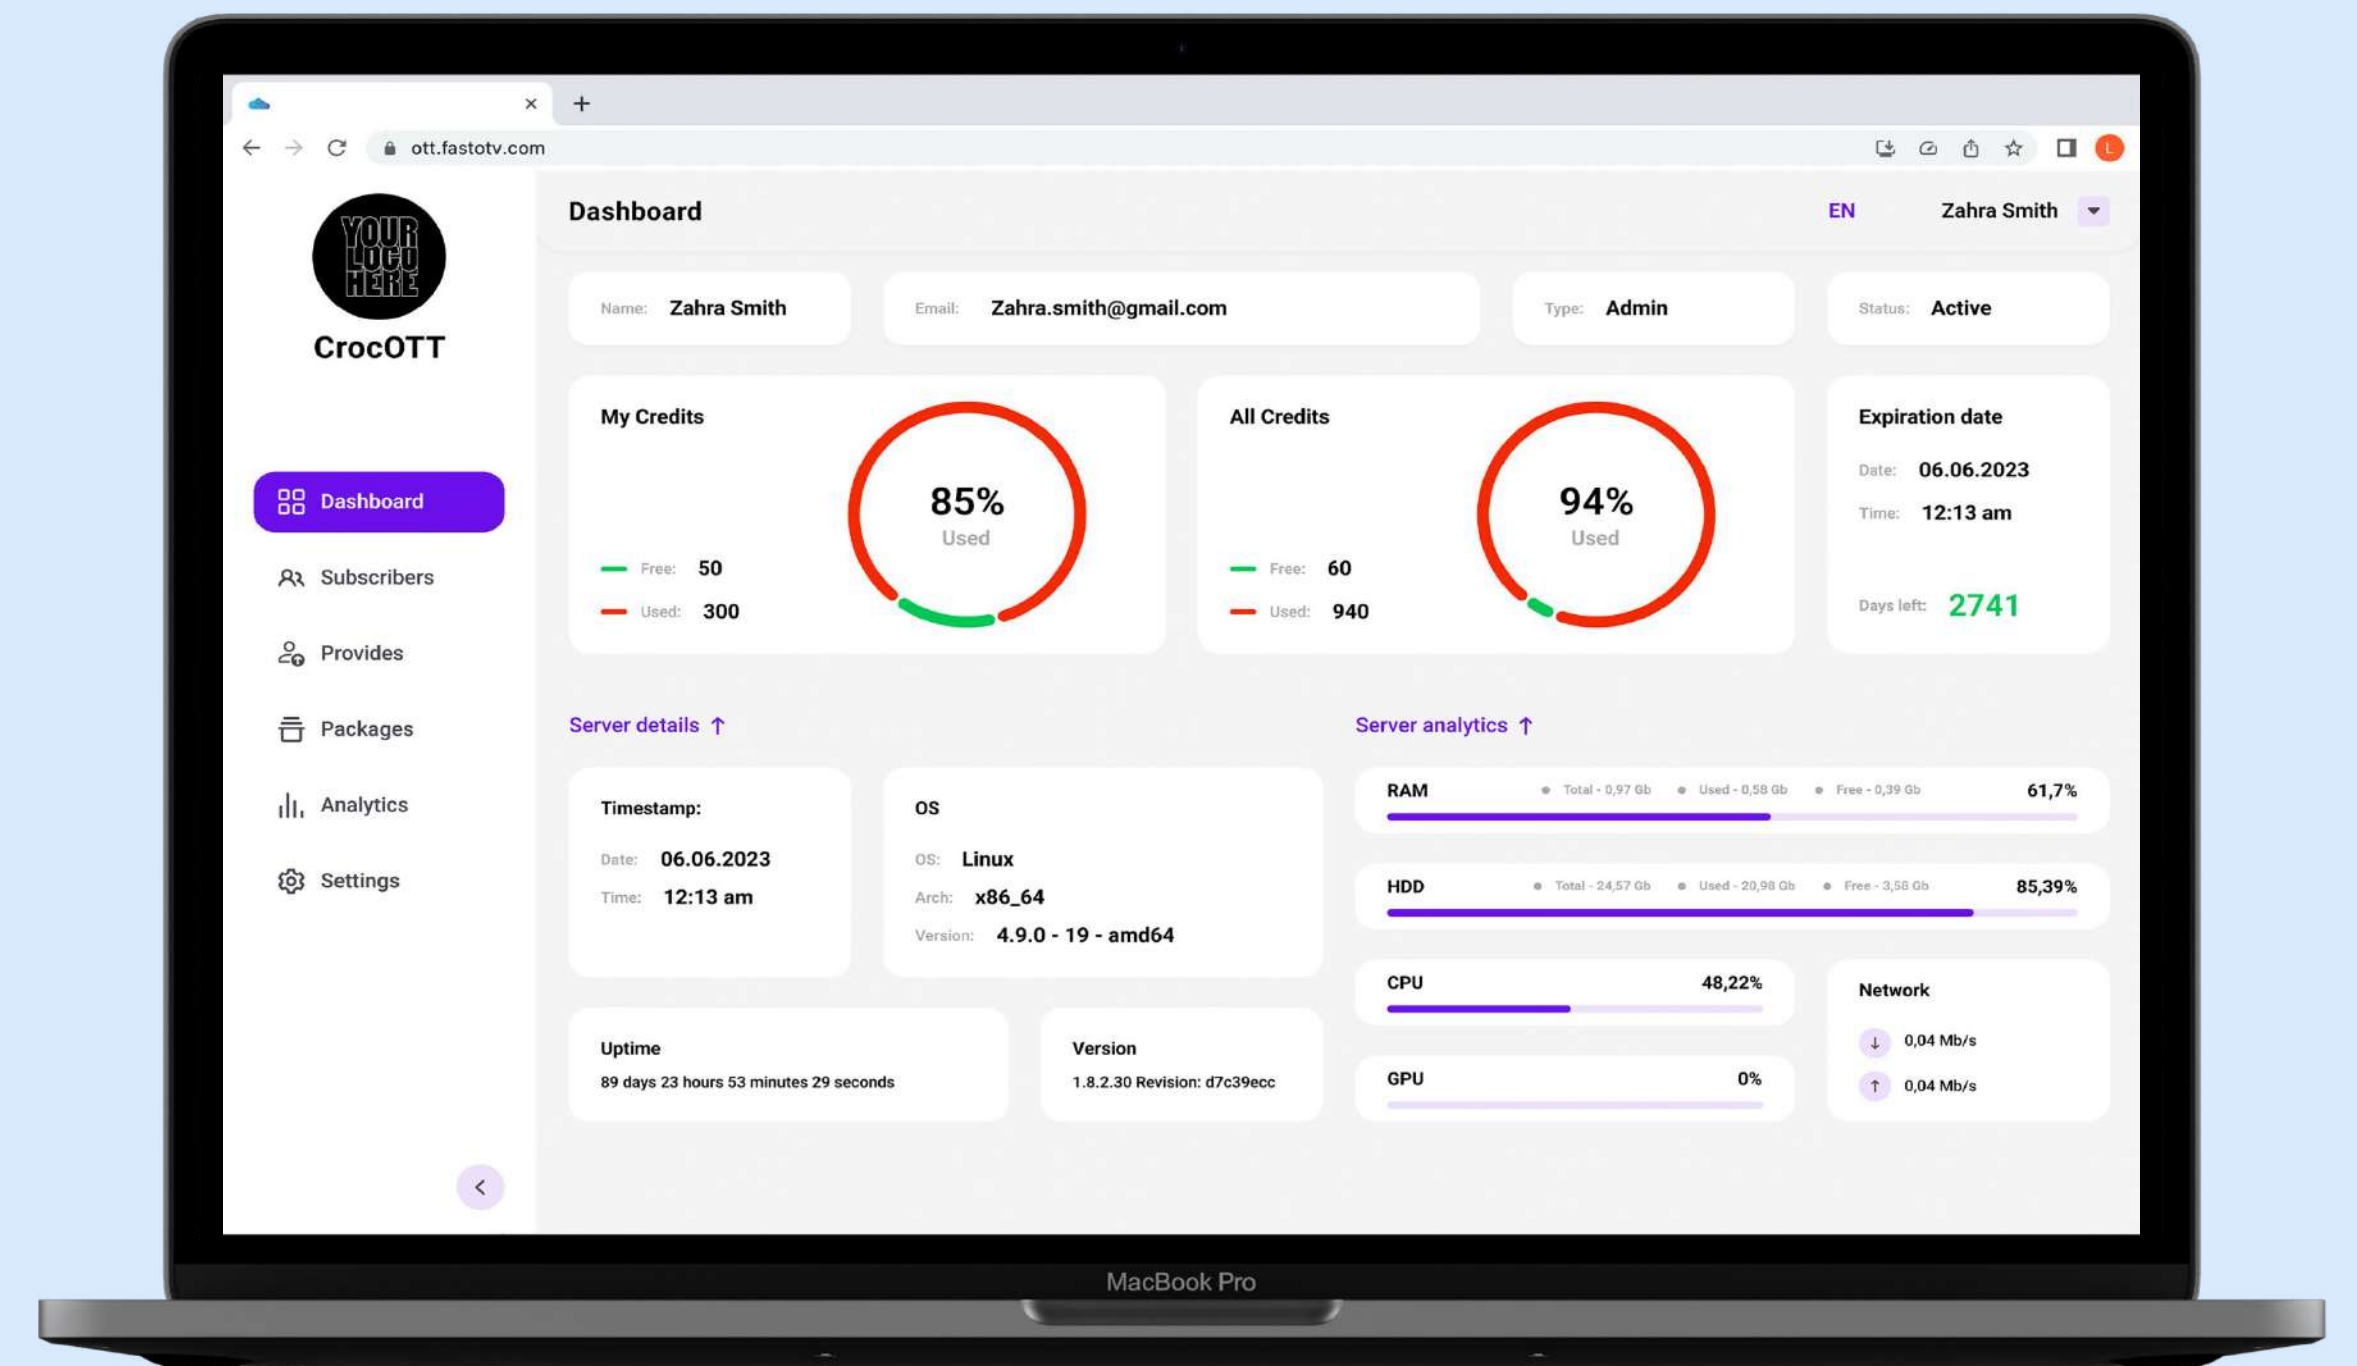

# Complete middleware

Easy to use and real time communication

- ✦ Branded panel (with your logo and name)
- ✦ Providers' roles (Admin, Reseller, Super Reseller)
- ✦ Service statistics
- ✦ Signup form Service statistics
- ✦ User/Device analytics
- ✦ Subscribers management

## Content:

- ✦ Integrated Load Balancers (Live streams, Vods, Channels on Demand)
- ✦ VOD, tVOD, sVOD with TMDB autofill information
- ✦ Serials (Seasons, container of VODs)
- ✦ EPG services

## PRO

- ✦ WebRTC streams
- ✦ Internal CDN/Load balance modules
- ✦ Test streams
- ✦ Scanning local folders
- ✦ Input stream real-time changing