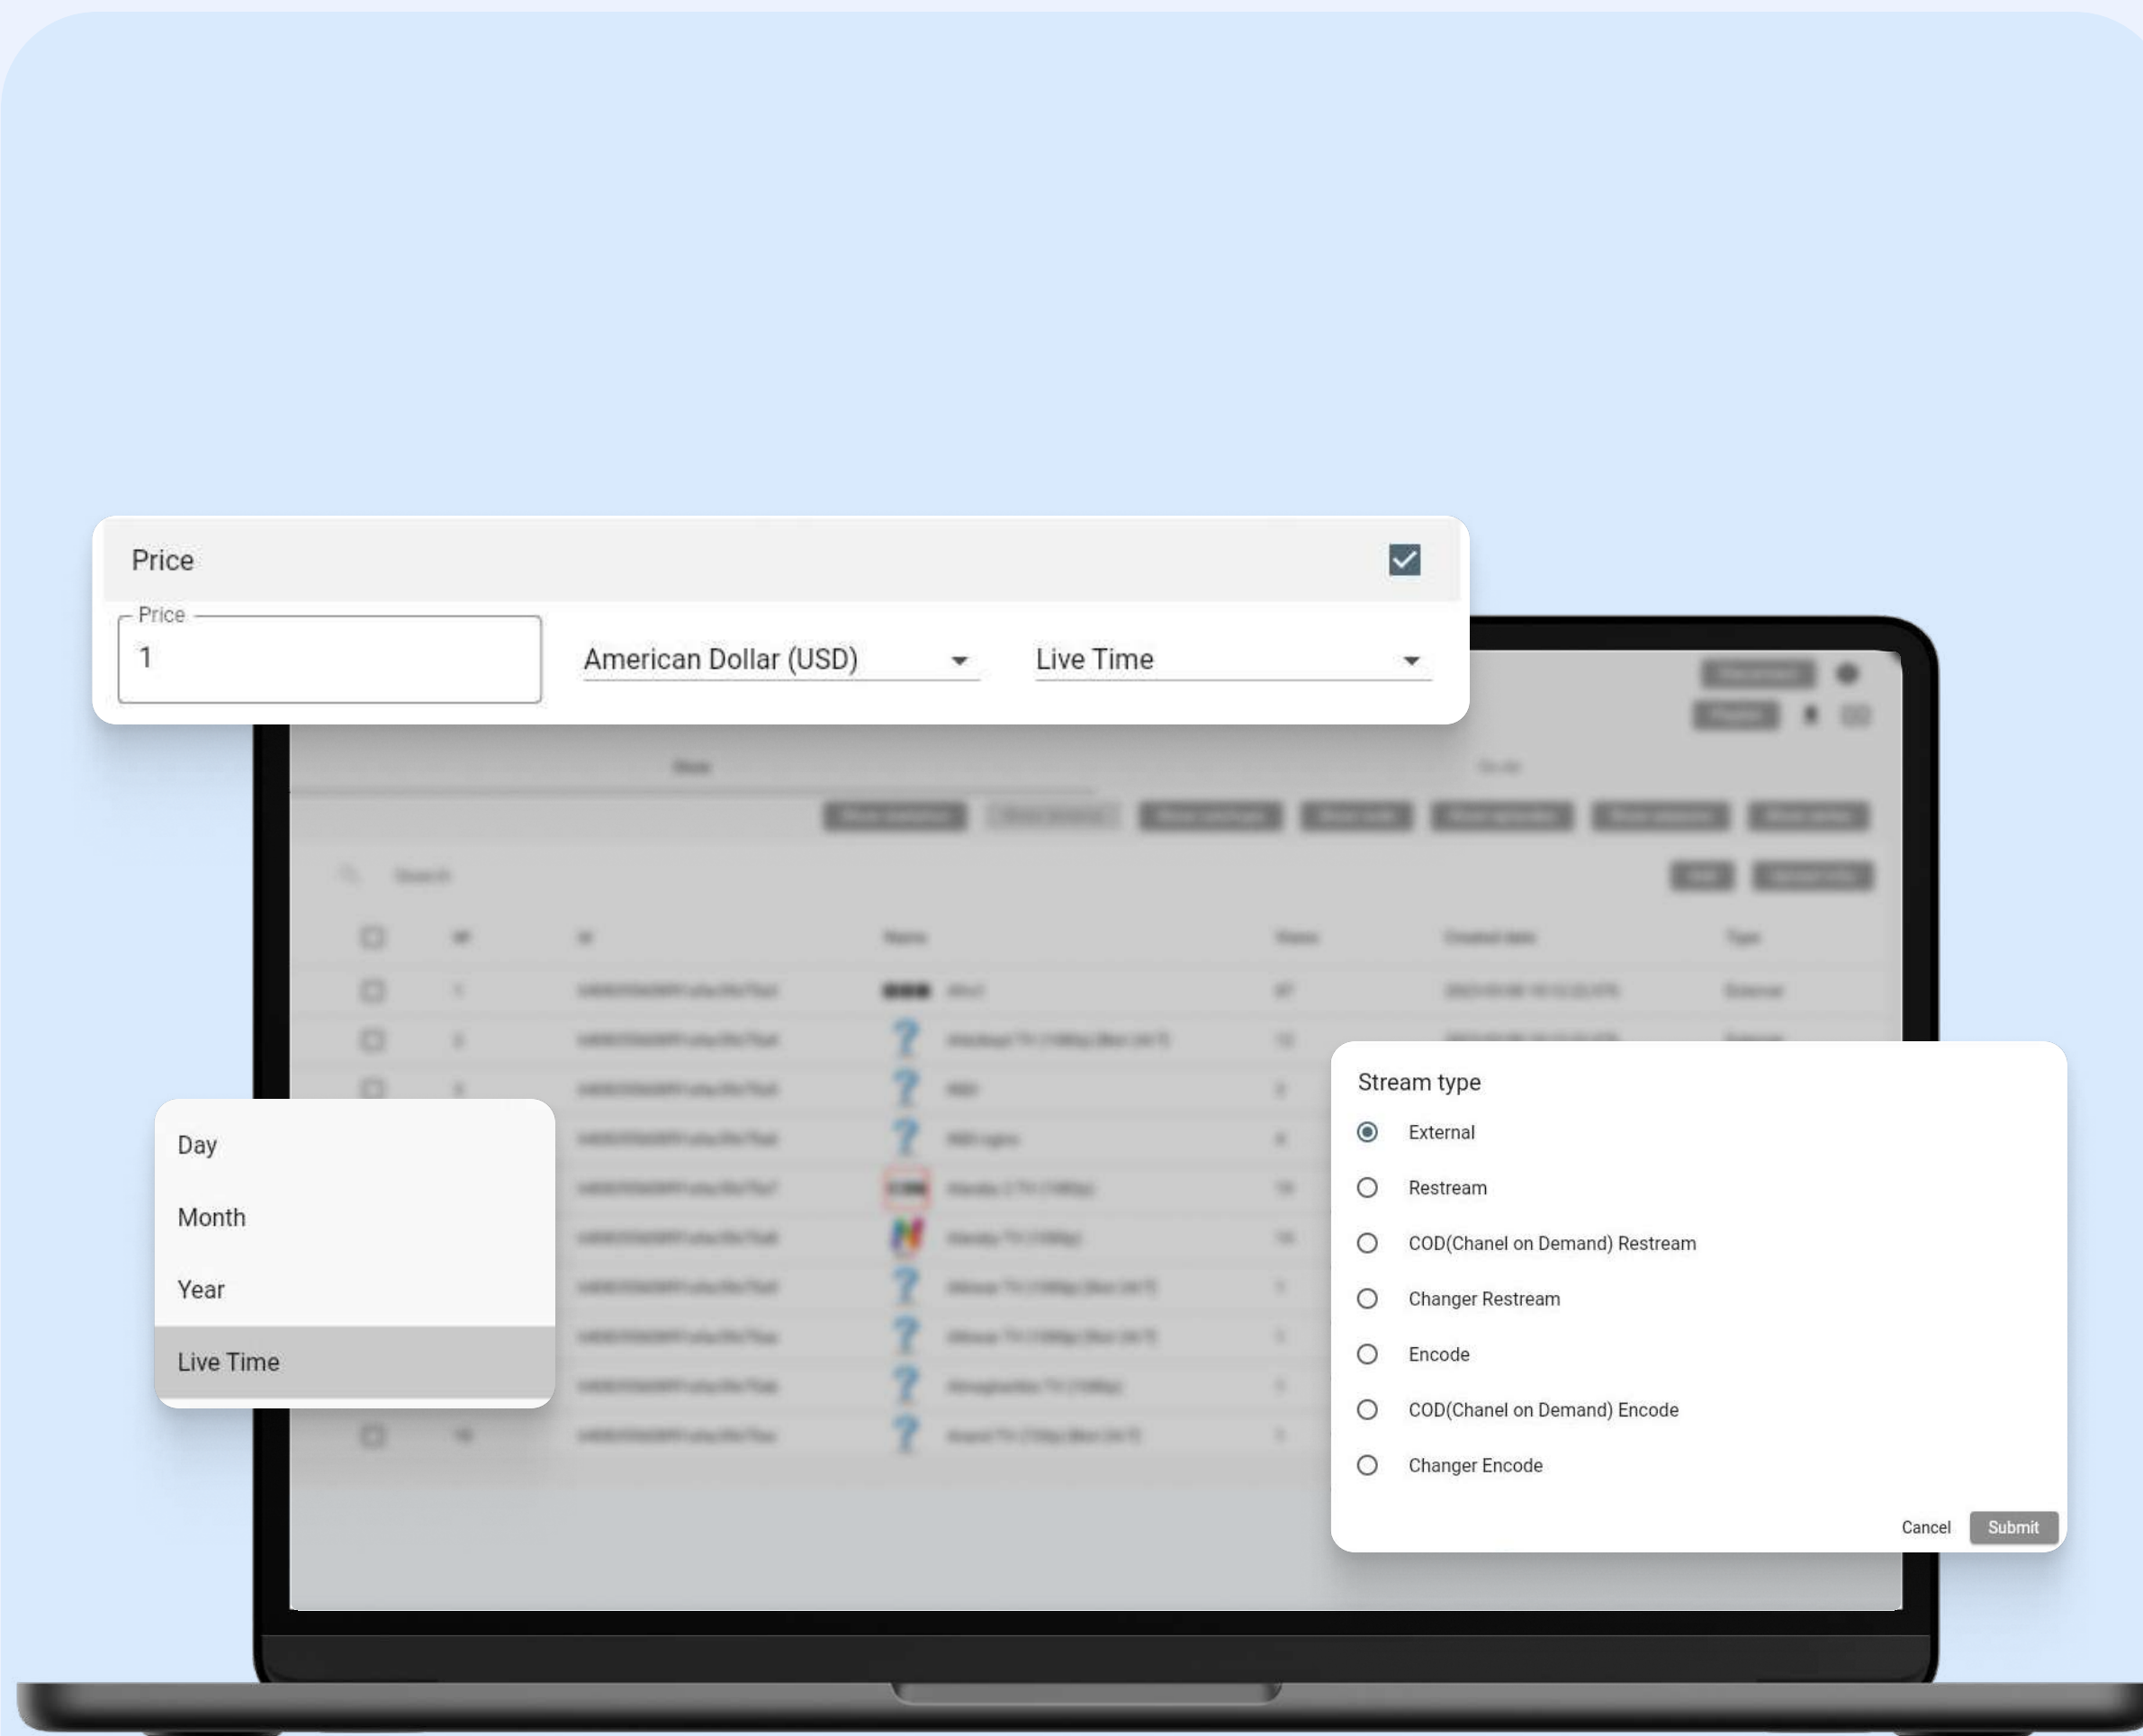

# Complete middleware

Easy to use and real time communication

- ✦ Branded panel (with your logo and name)
- ✦ Providers' roles (Admin, Reseller, Super Reseller)
- ✦ Service statistics
- ✦ Signup form Service statistics
- ✦ User/Device analytics
- ✦ Subscribers management

## Content:

- ✦ Integrated Load Balancers (Live streams, Vods, Channels on Demand)
- ✦ VOD, tVOD, sVOD with TMDB autofill information
- ✦ Serials (Seasons, container of VODs)
- ✦ EPG services