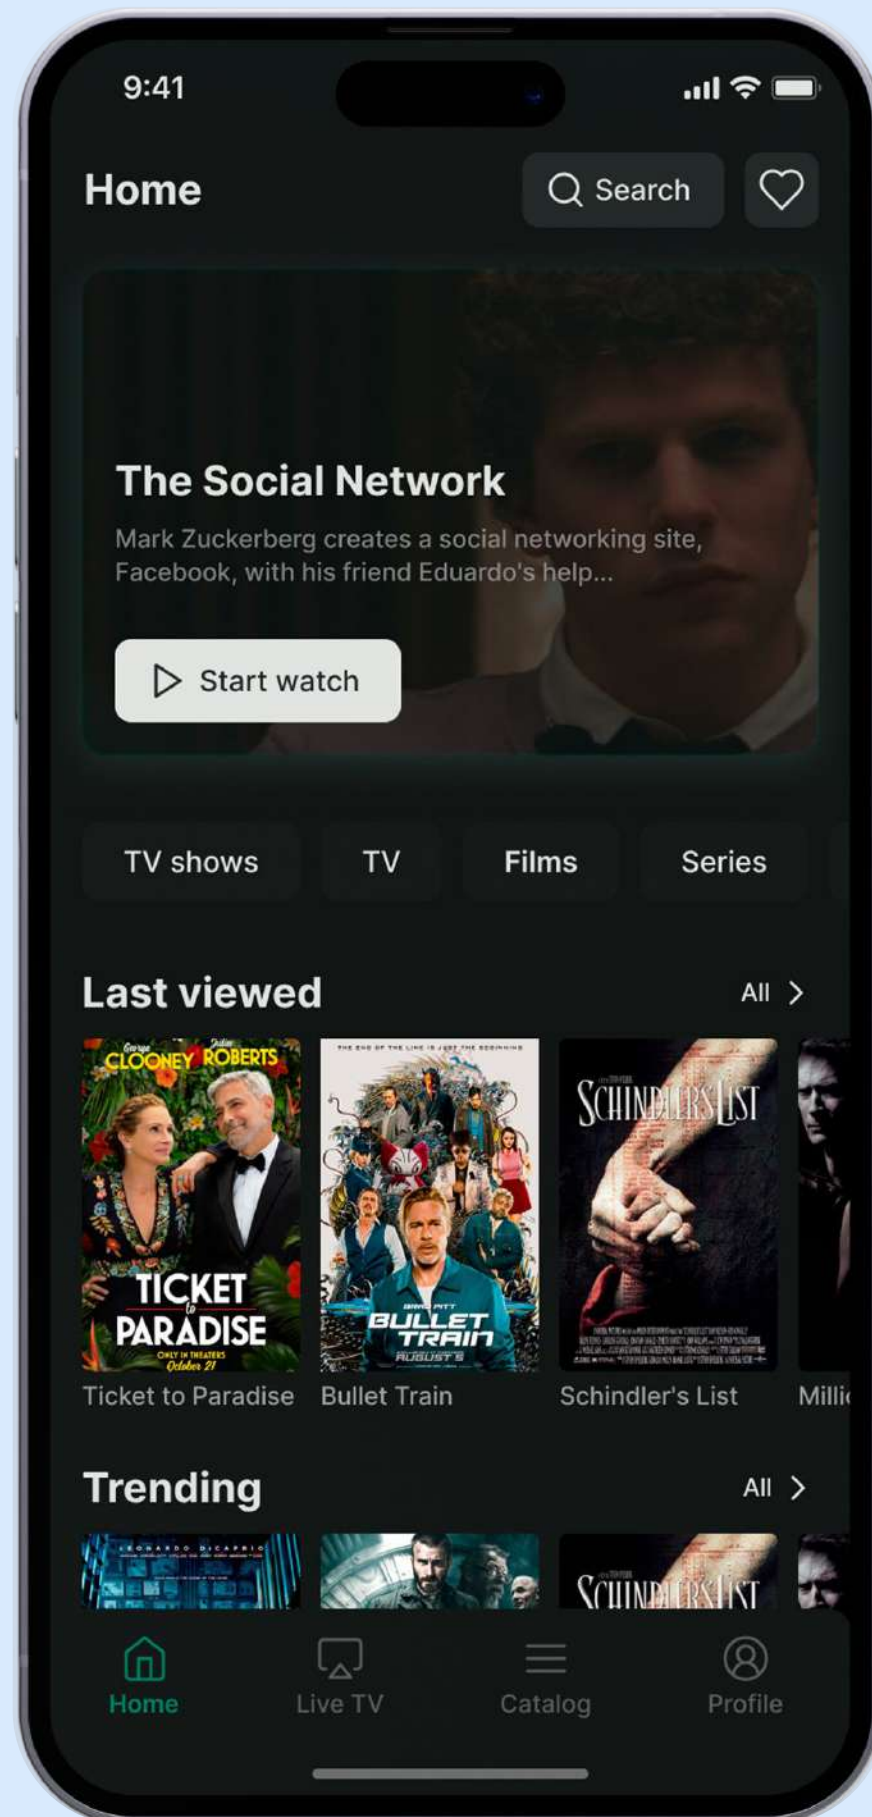

# TV players

Supported: Android TV, TvOs, FireTV, Roku, Samsung Smart TV, LG

- ✦ 3 different layouts or customisable layout according to your vision
- ✦ Live Streams
- ✦ Time shifts
- ✦ Parental control
- ✦ DRM protection
- ✦ VOD
- ✦ Series
- ✦ Catchup
- ✦ Chromecast/AirPlay friendly

# Layout VenomOTT

Premium