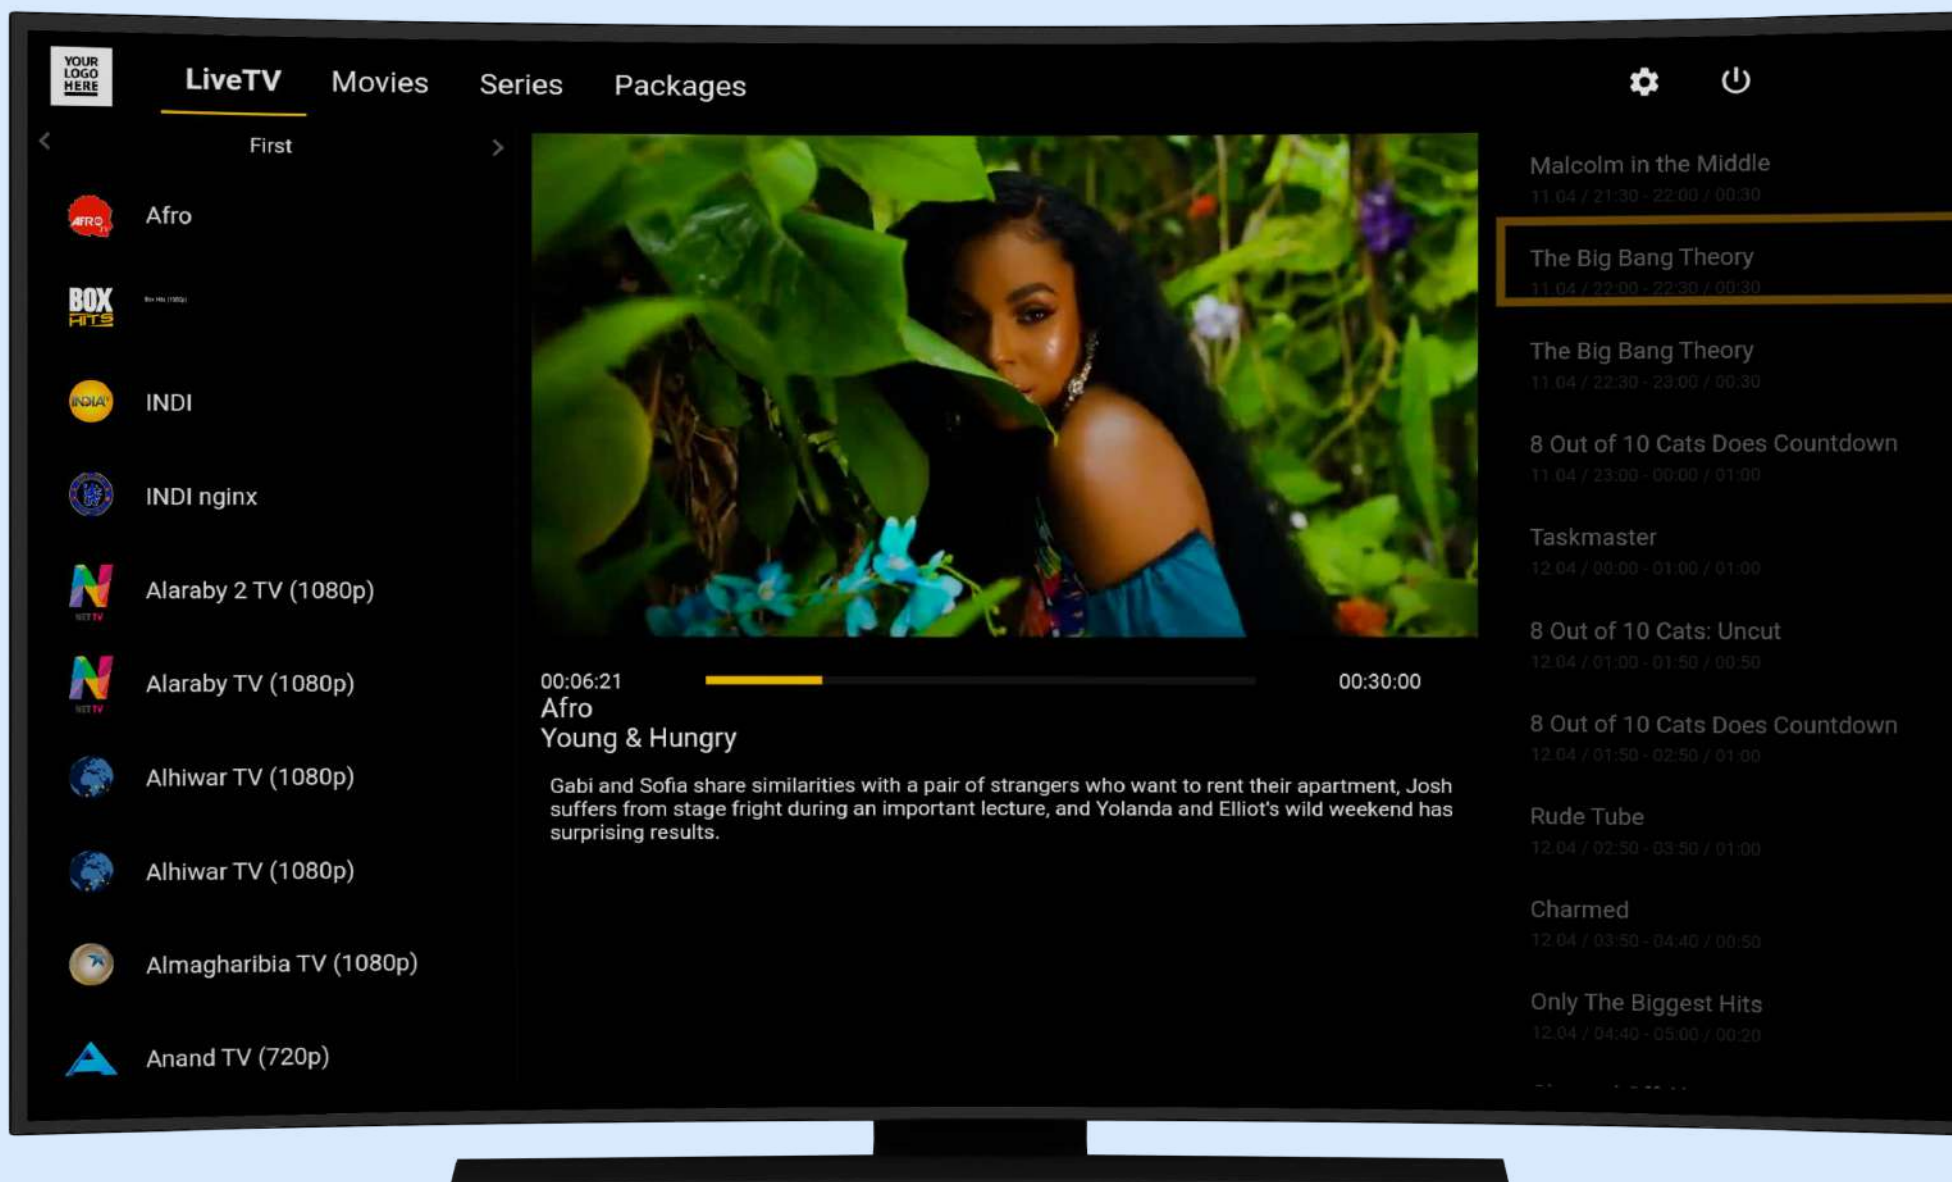

Web Browsers

TV players

Supported: Android TV, TvOs, FireTV, Roku, Samsung Smart TV, LG

- ✦ 3 different layouts or customisable layout according to your vision
- ✦ Live Streams
- ✦ Time shifts
- ✦ Parental control
- ✦ DRM protection
- ✦ VOD
- ✦ Series
- ✦ Catchup
- ✦ Chromecast/AirPlay friendly