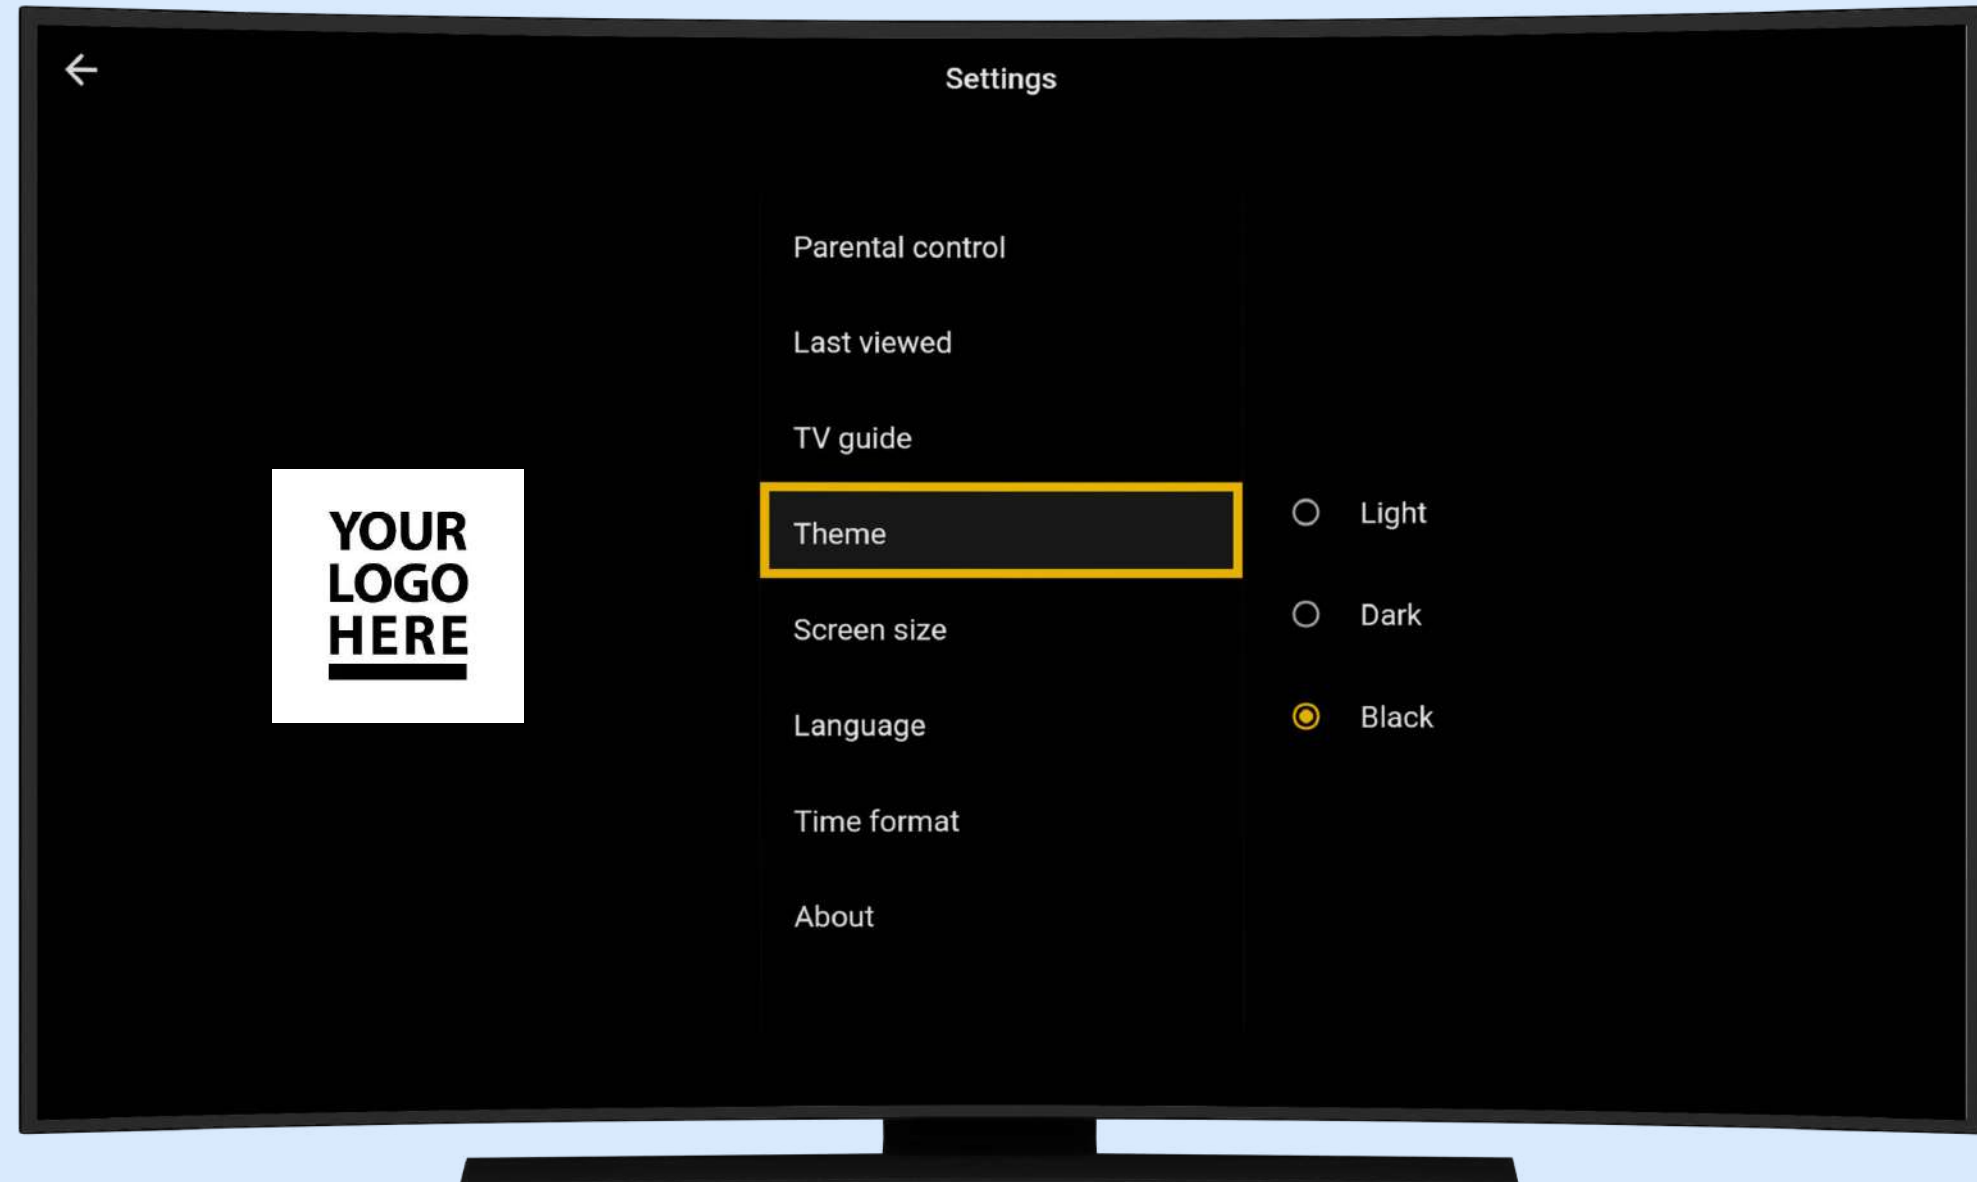

Web Browsers

TV players

Supported: Android TV, TvOs, FireTV, Roku, Samsung Smart TV, LG

- ✦ 3 different layouts or customisable layout according to your vision
- ✦ Live Streams
- ✦ Time shifts
- ✦ Parental control
- ✦ DRM protection
- ✦ VOD
- ✦ Series
- ✦ Catchup
- ✦ Chromecast/AirPlay friendly