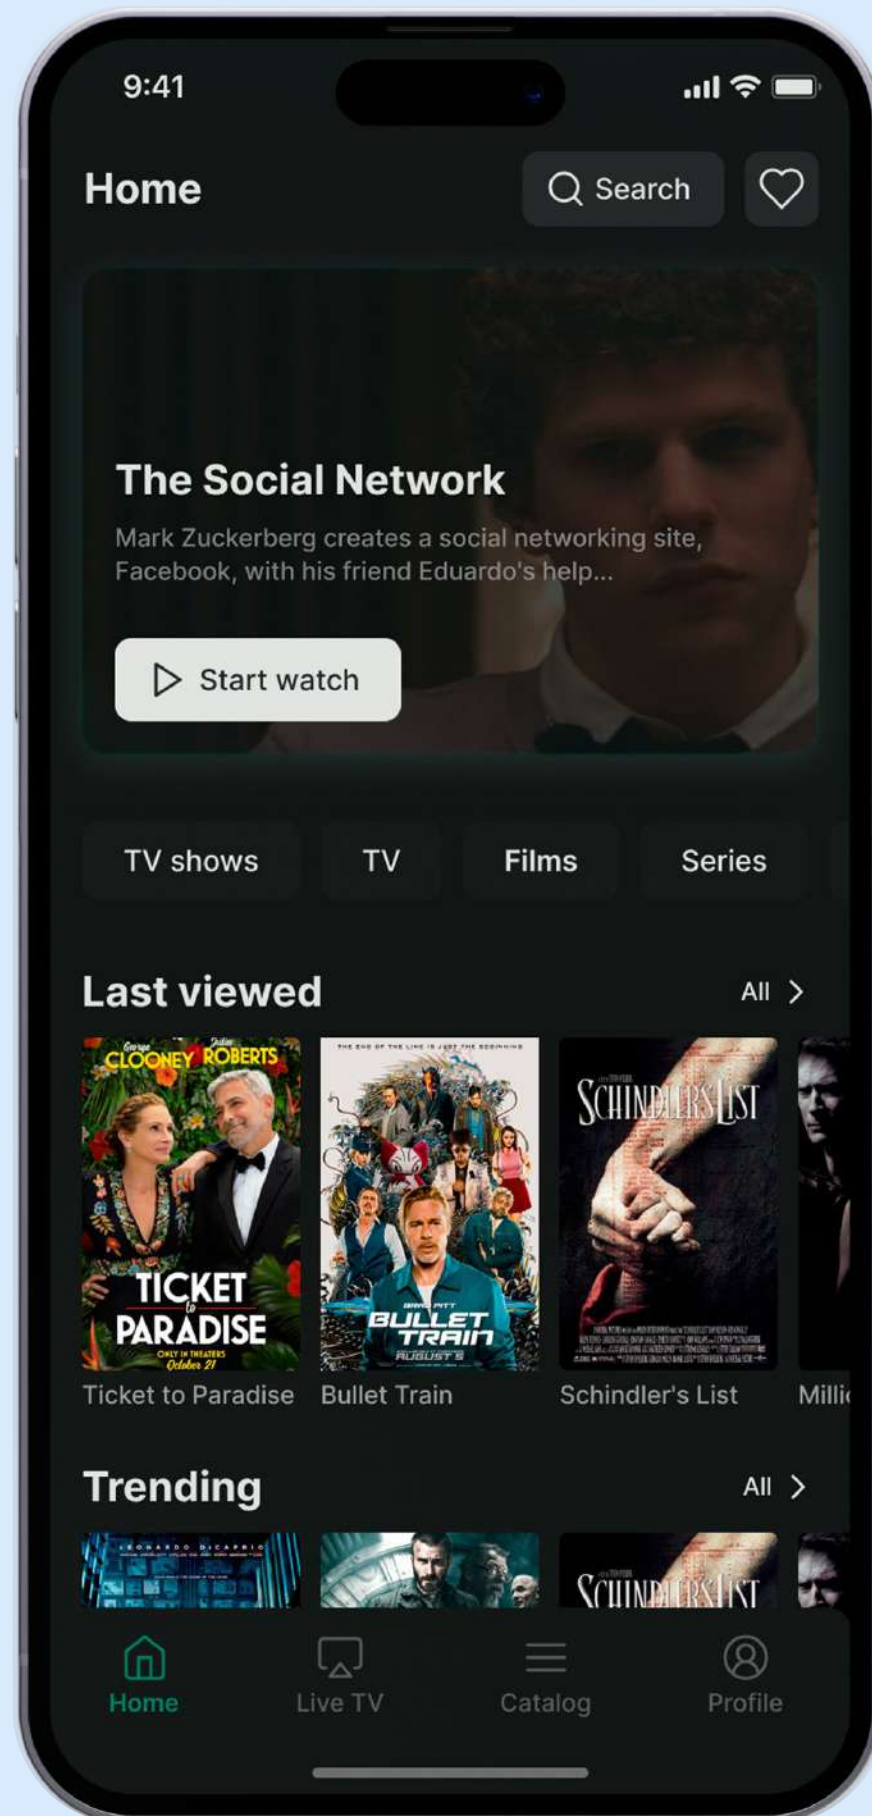

Layout VenomOTT

Premium

Mobile player

Android

APP FEATURES:

- ✦ Browse catalog
- ✦ Advanced search
- ✦ Parental control
- ✦ Watch live

Download it now

Mobile player