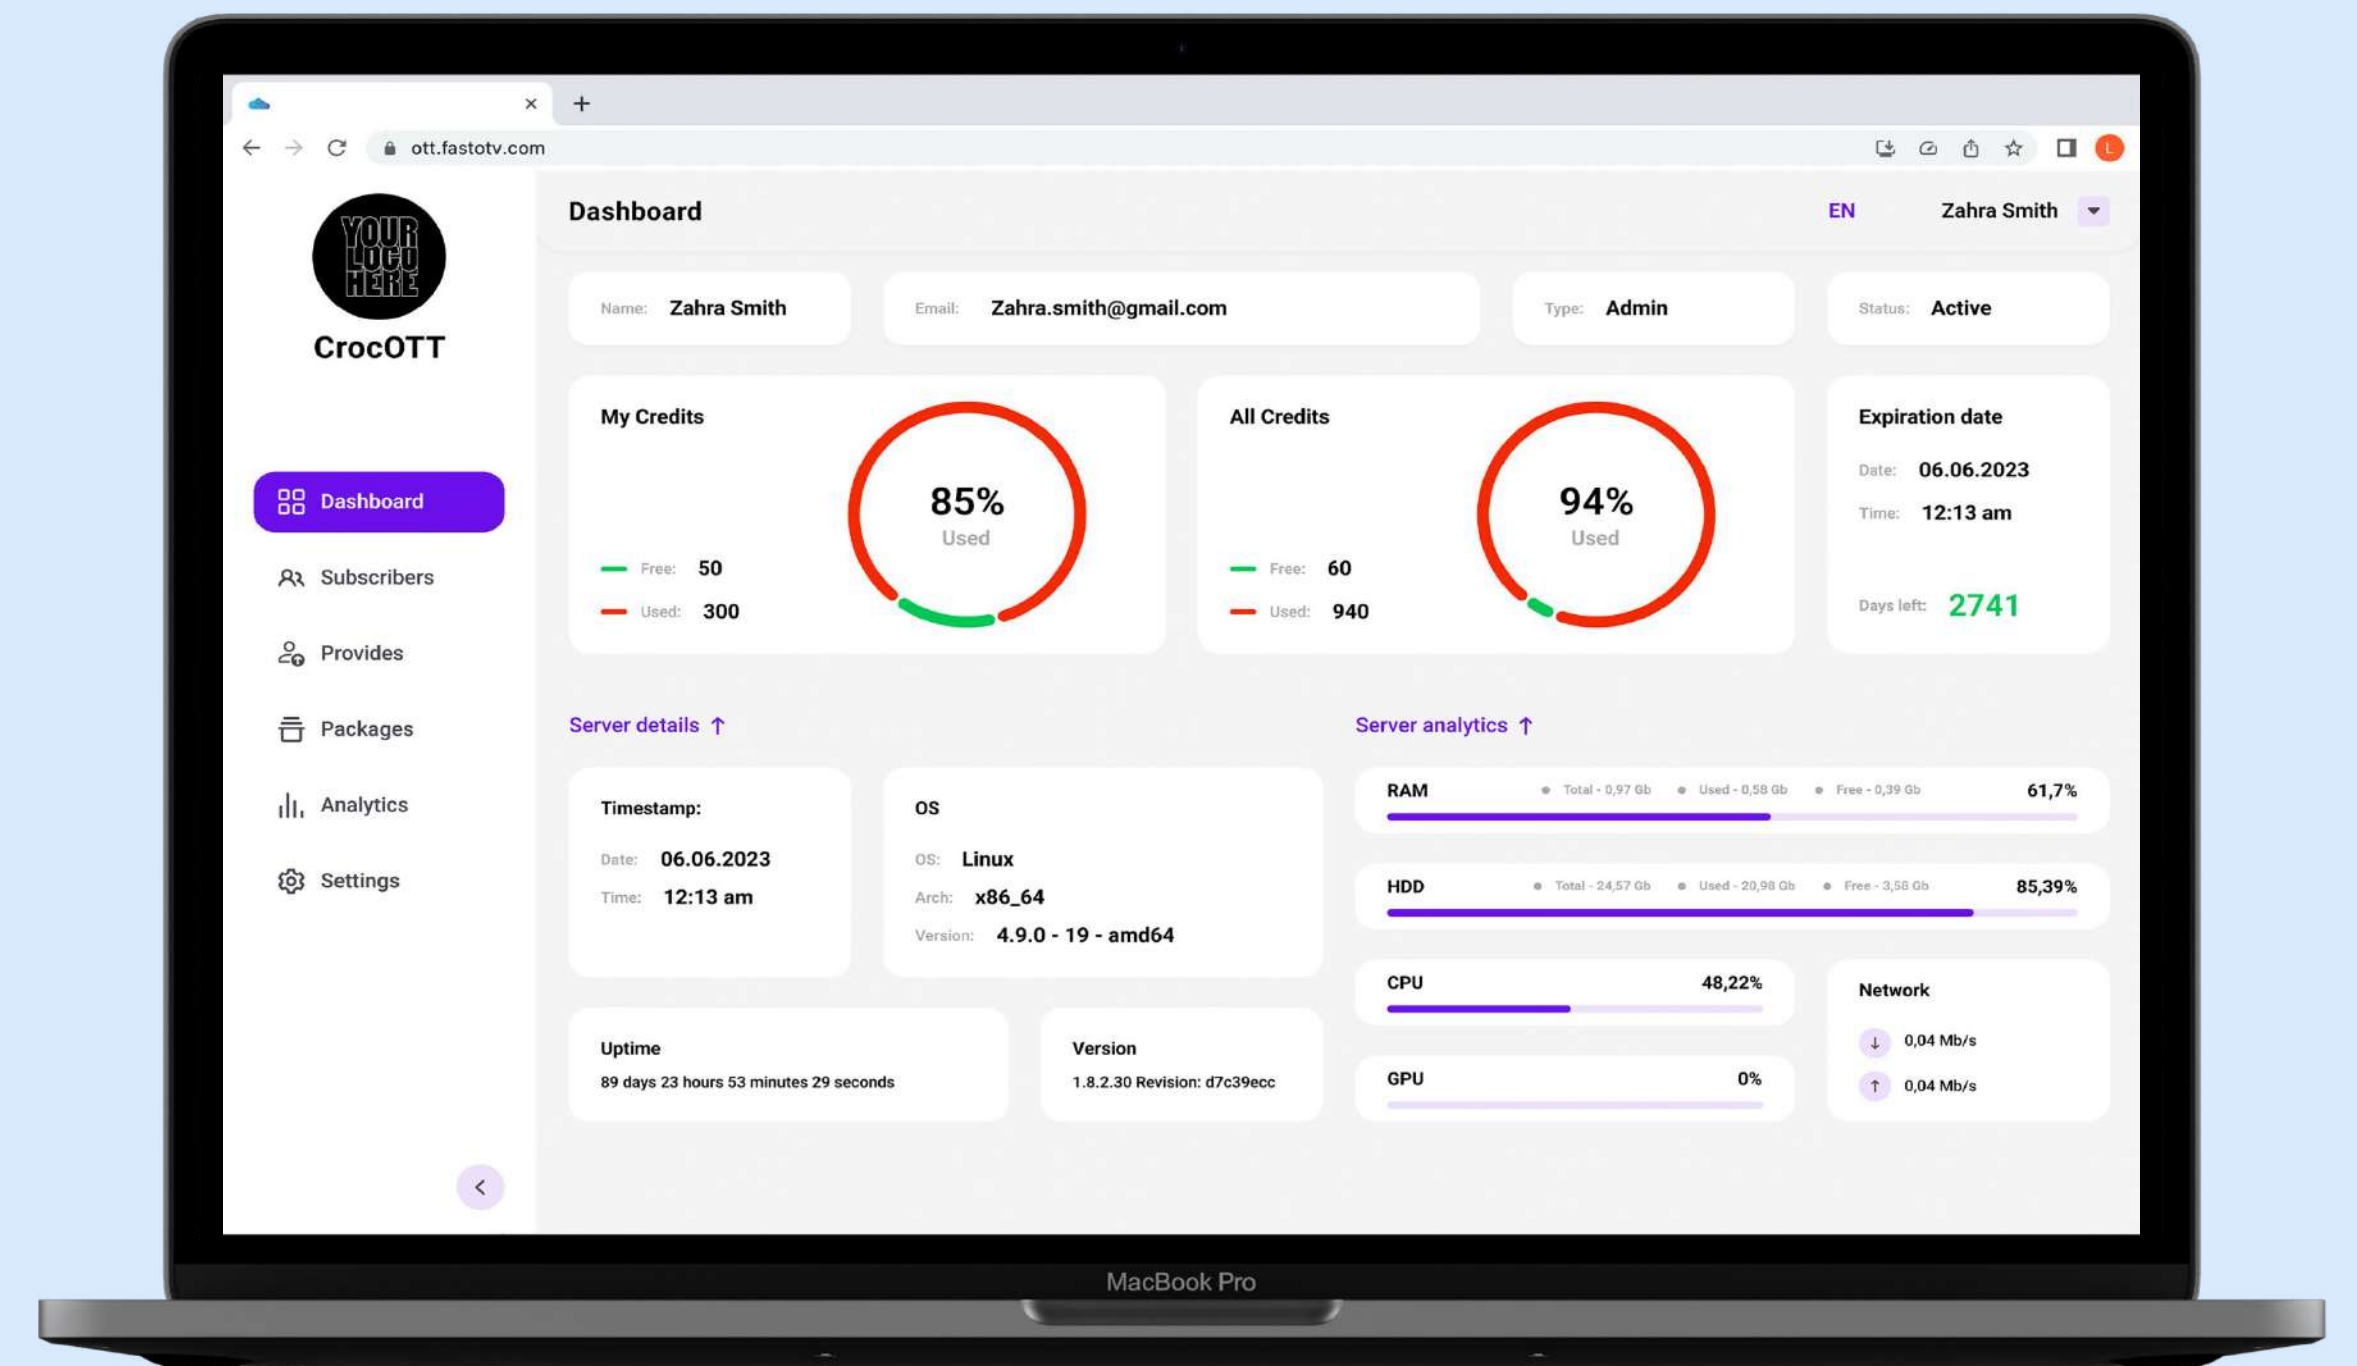

CrocOTT

Your OTT/IPTV software for
video monetization

BY FASTOCLOUD

Complete middleware

Easy to use and real time communication

- ✦ Branded panel (with your logo and name)
- ✦ Providers' roles (Admin, Reseller, Super Reseller)
- ✦ Service statistics
- ✦ Signup form Service statistics
- ✦ User/Device analytics
- ✦ Subscribers management

Content:

- ✦ Integrated Load Balancers (Live streams, Vods, Channels on Demand)
- ✦ VOD, tVOD, sVOD with TMDB autofill information
- ✦ Serials (Seasons, container of VODs)
- ✦ EPG services

Protection:

- ✦ Banned IP
- ✦ Protected m3u playlist
- ✦ Login by email/password or activation code
- ✦ Email verification signup page

COMMUNITY

- ✦ Restreaming media source
- ✦ Encoding/Transcoding media source
- ✦ Catchups, Timeshifts, Archives
- ✦ Logo, Image, Text overlay

PRO

- ✦ WebRTC streams
- ✦ Internal CDN/Load balance modules
- ✦ Test streams
- ✦ Scanning local folders
- ✦ Input stream real-time changing