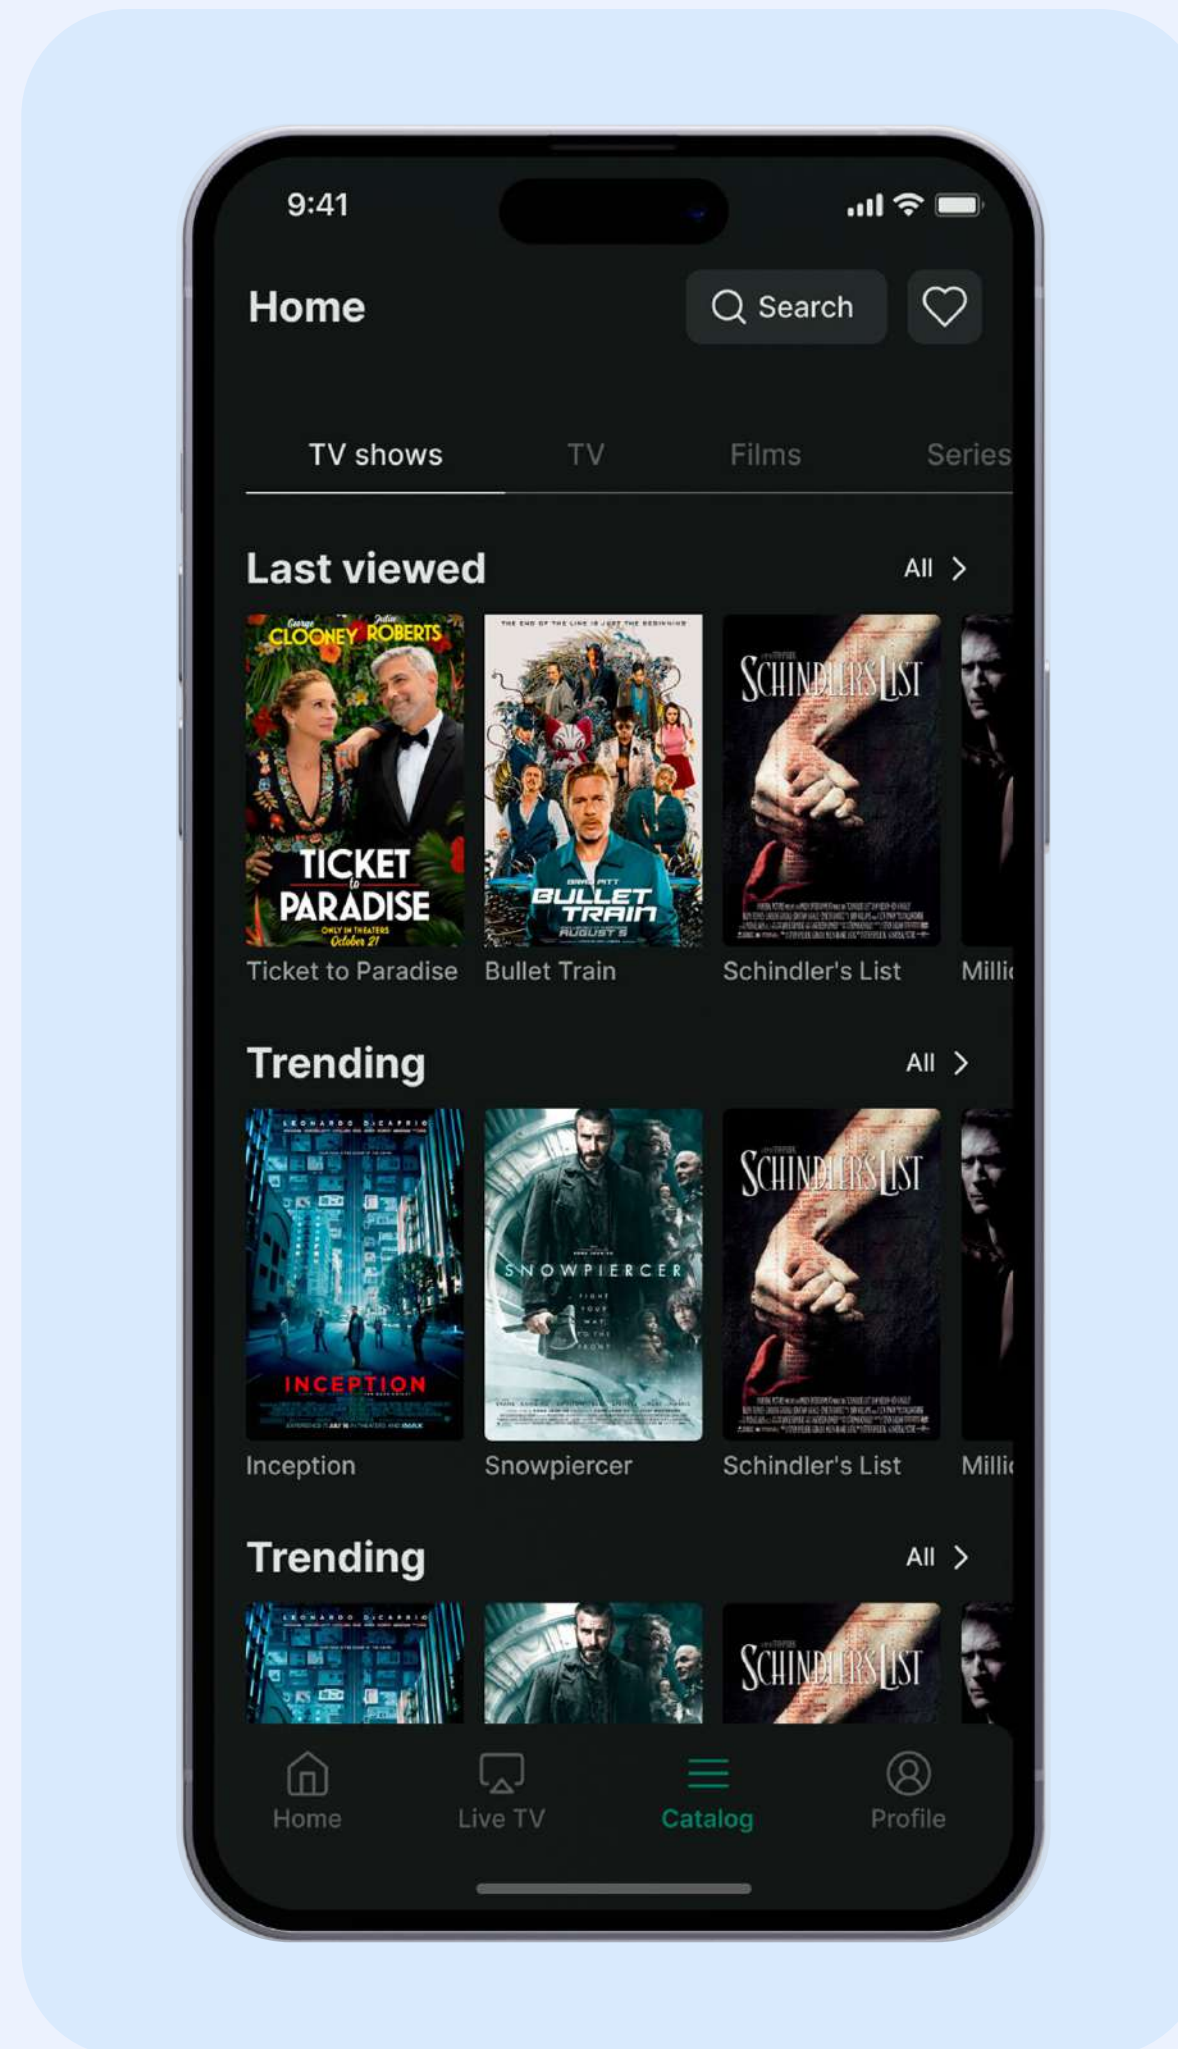

Layout VenomOTT

Premium

Mobile player

Android

APP FEATURES:

- ✦ Browse catalog
- ✦ Advanced search
- ✦ Parental control
- ✦ Watch live

Download it now

Mobile player