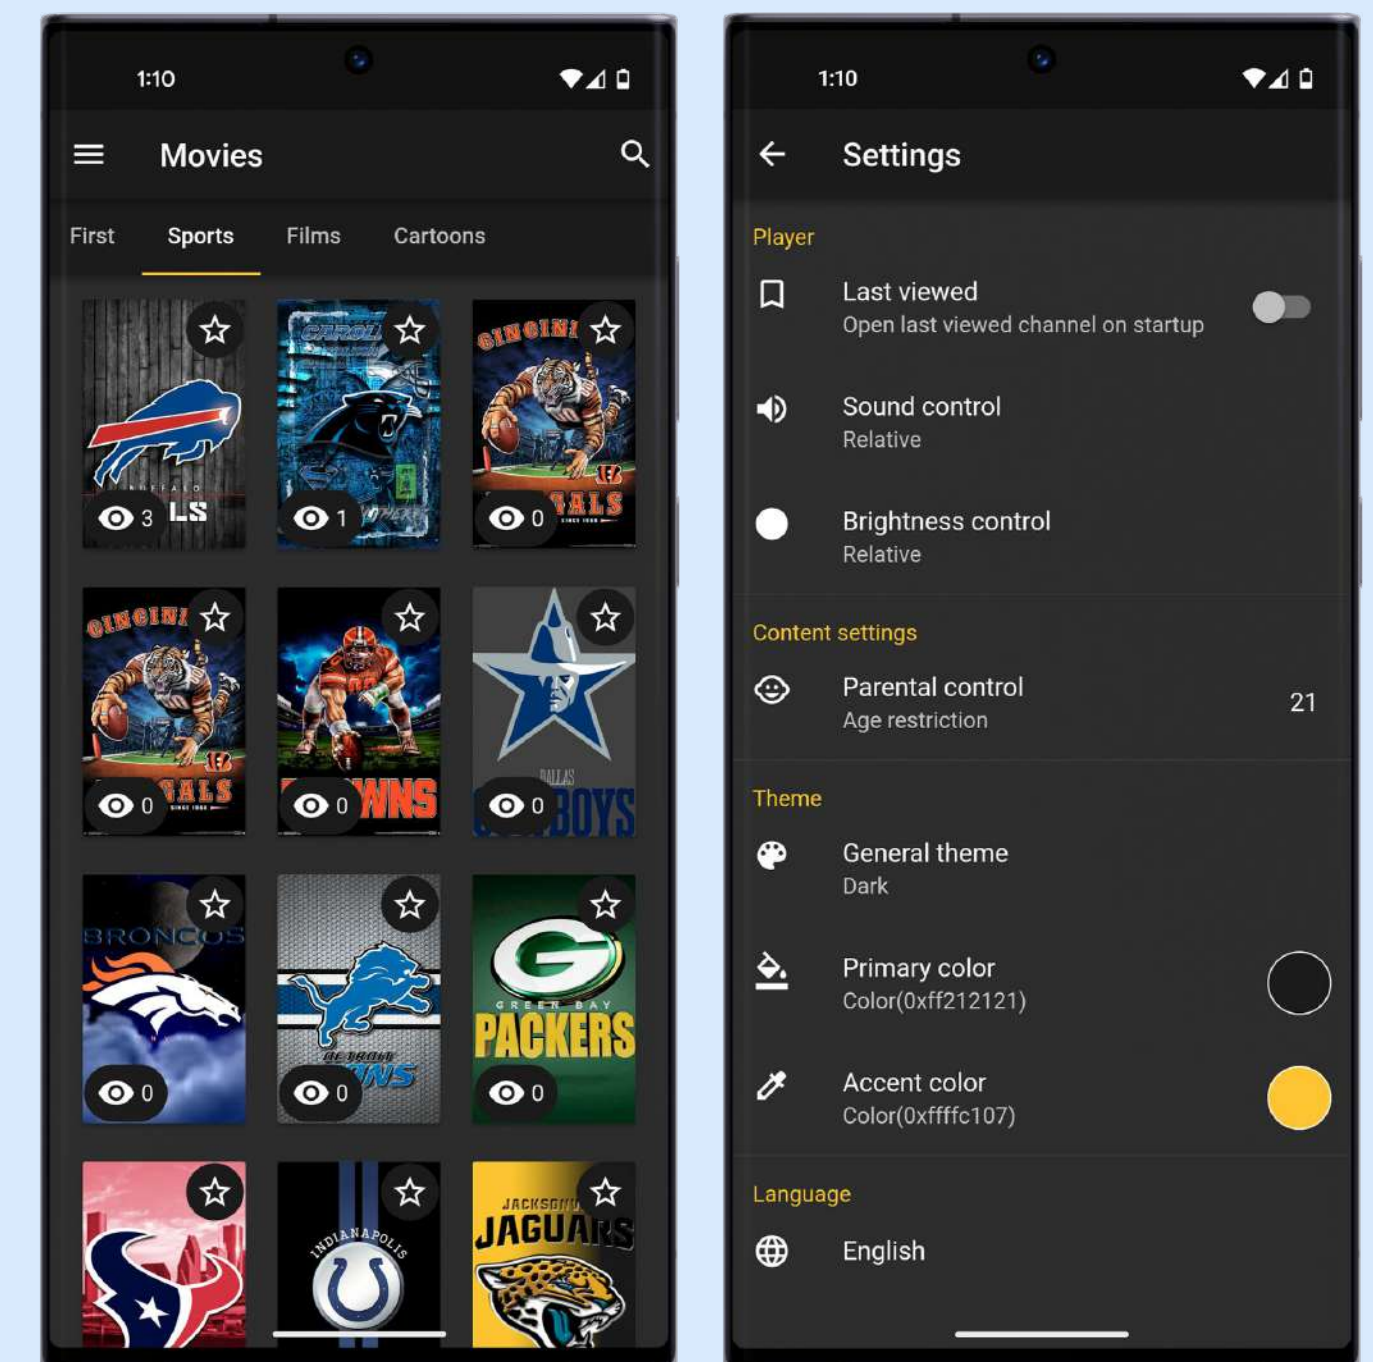

Layout VenomOTT

Premium

Mobile player

Android

APP FEATURES:

- ✦ Browse catalog
- ✦ Advanced search
- ✦ Parental control
- ✦ Watch live

Download it now

Mobile player