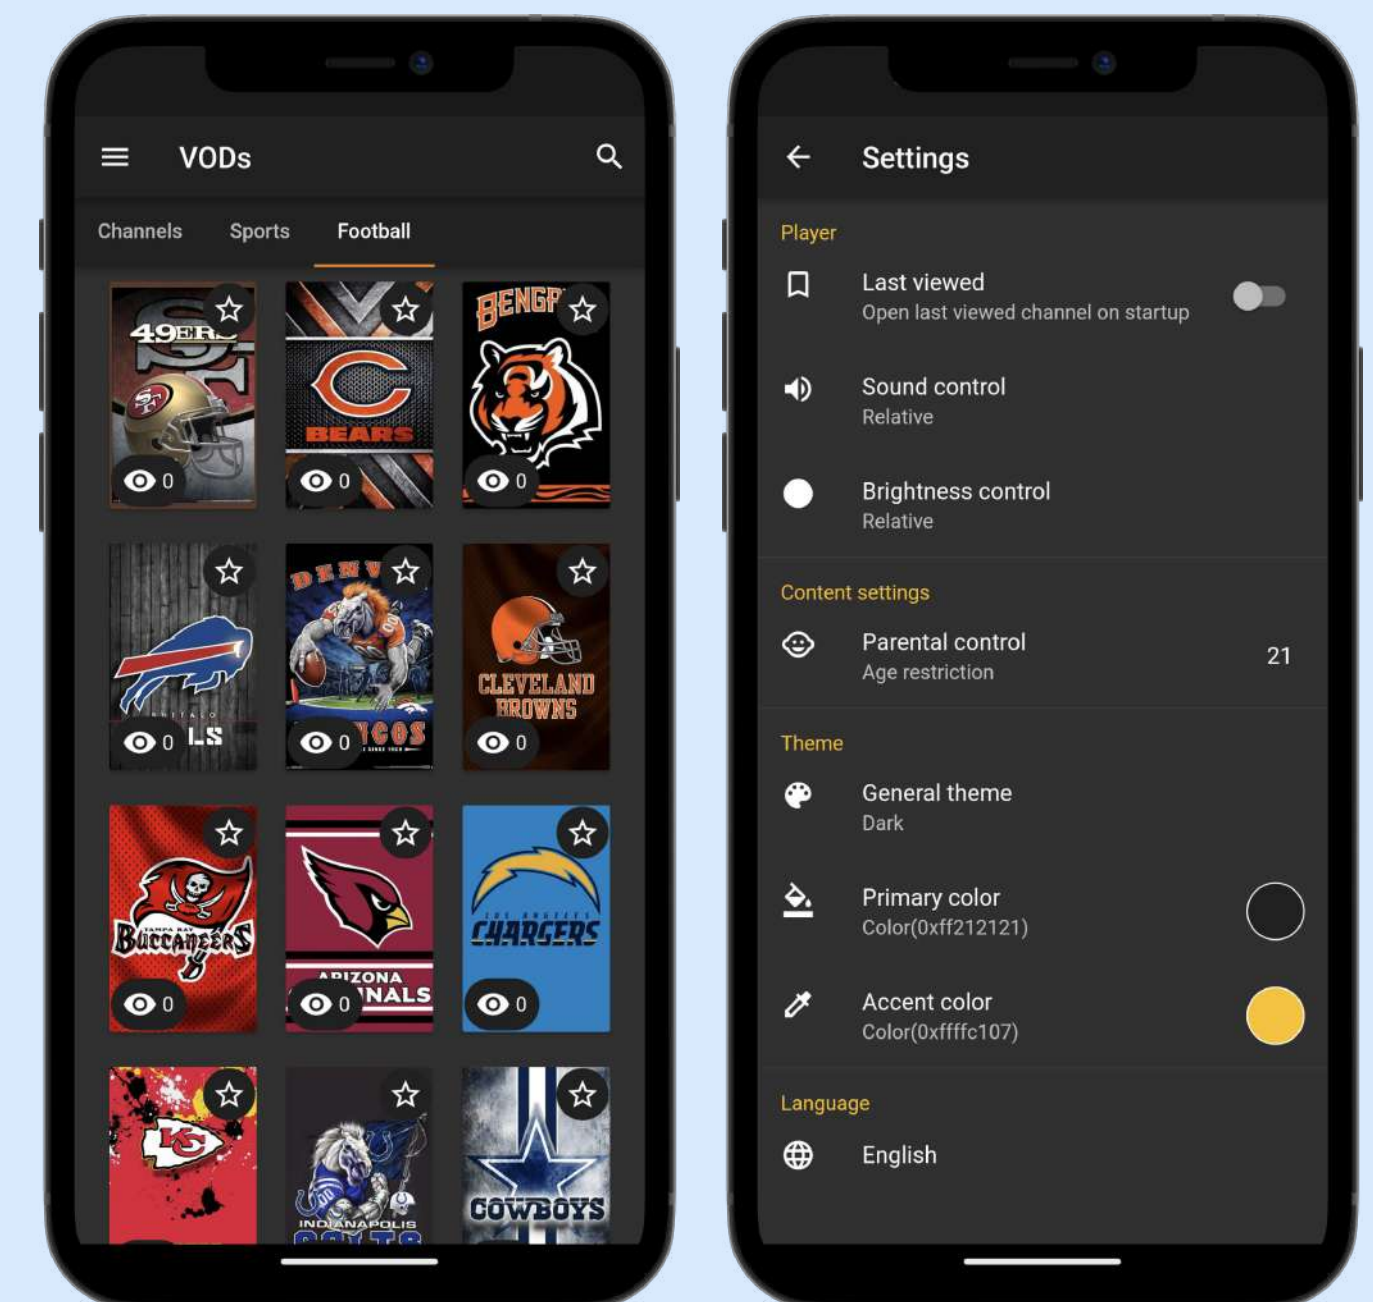

Layout VenomOTT

Premium

Mobile player

Android

APP FEATURES:

- ✦ Browse catalog
- ✦ Advanced search
- ✦ Parental control
- ✦ Watch live

Download it now

Mobile player

IOS

APP FEATURES:

- ✦ Add to favorites
- ✦ Screen record restriction
- ✦ Light and dark theme
- ✦ Last viewed

Download it now

WEB player

- ✦ Supports all browseres
- ✦ Chromecast support
- ✦ Subtitles
- ✦ WebRTC streams
- ✦ Ads integration