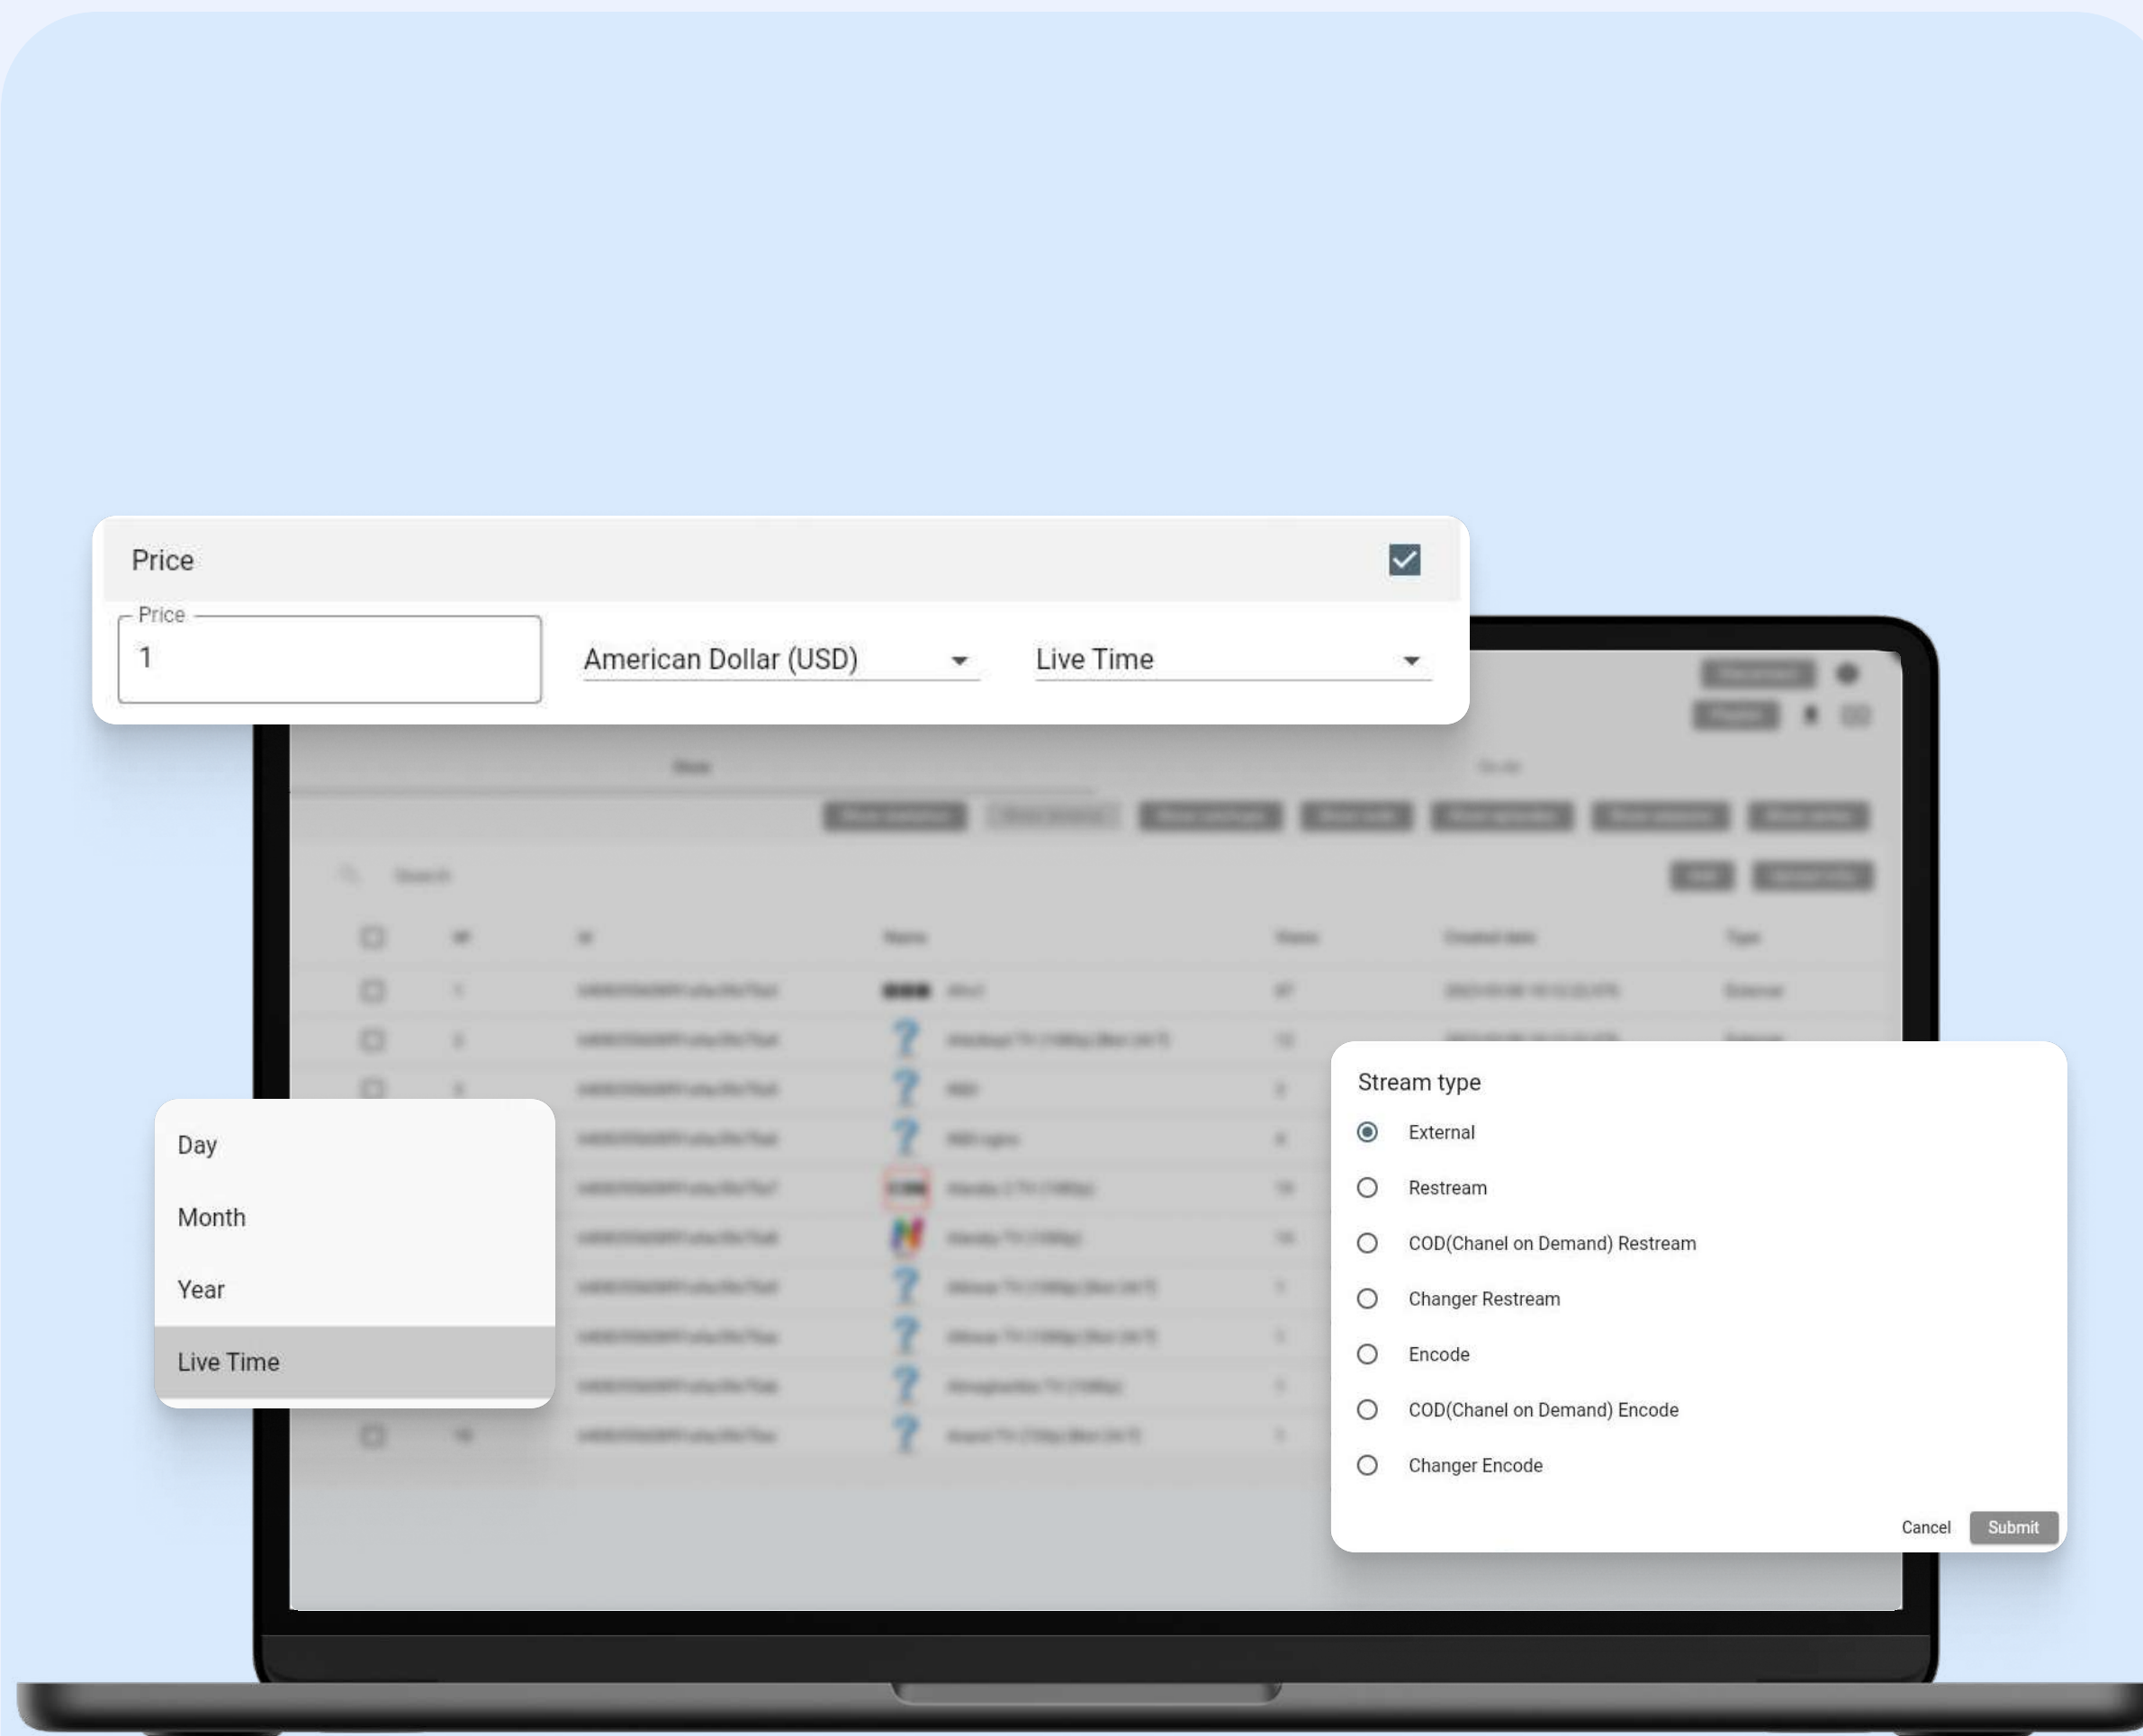

CrocOTT

Your OTT/IPTV software for
video monetization

BY FASTOCLOUD

Complete middleware

Easy to use and real time communication

- ✦ Branded panel (with your logo and name)
- ✦ Providers' roles (Admin, Reseller, Super Reseller)
- ✦ Service statistics
- ✦ Signup form Service statistics
- ✦ User/Device analytics
- ✦ Subscribers management

Content:

- ✦ Integrated Load Balancers (Live streams, Vods, Channels on Demand)
- ✦ VOD, tVOD, sVOD with TMDB autofill information
- ✦ Serials (Seasons, container of VODs)
- ✦ EPG services

Protection:

- ✦ Banned IP
- ✦ Protected m3u playlist
- ✦ Login by email/password or activation code
- ✦ Email verification signup page

COMMUNITY

- ✦ Restreaming media source
- ✦ Encoding/Transcoding media source
- ✦ Catchups, Timeshifts, Archives
- ✦ Logo, Image, Text overlay

PRO

- ✦ WebRTC streams
- ✦ Internal CDN/Load balance modules
- ✦ Test streams
- ✦ Scanning local folders
- ✦ Input stream real-time changing