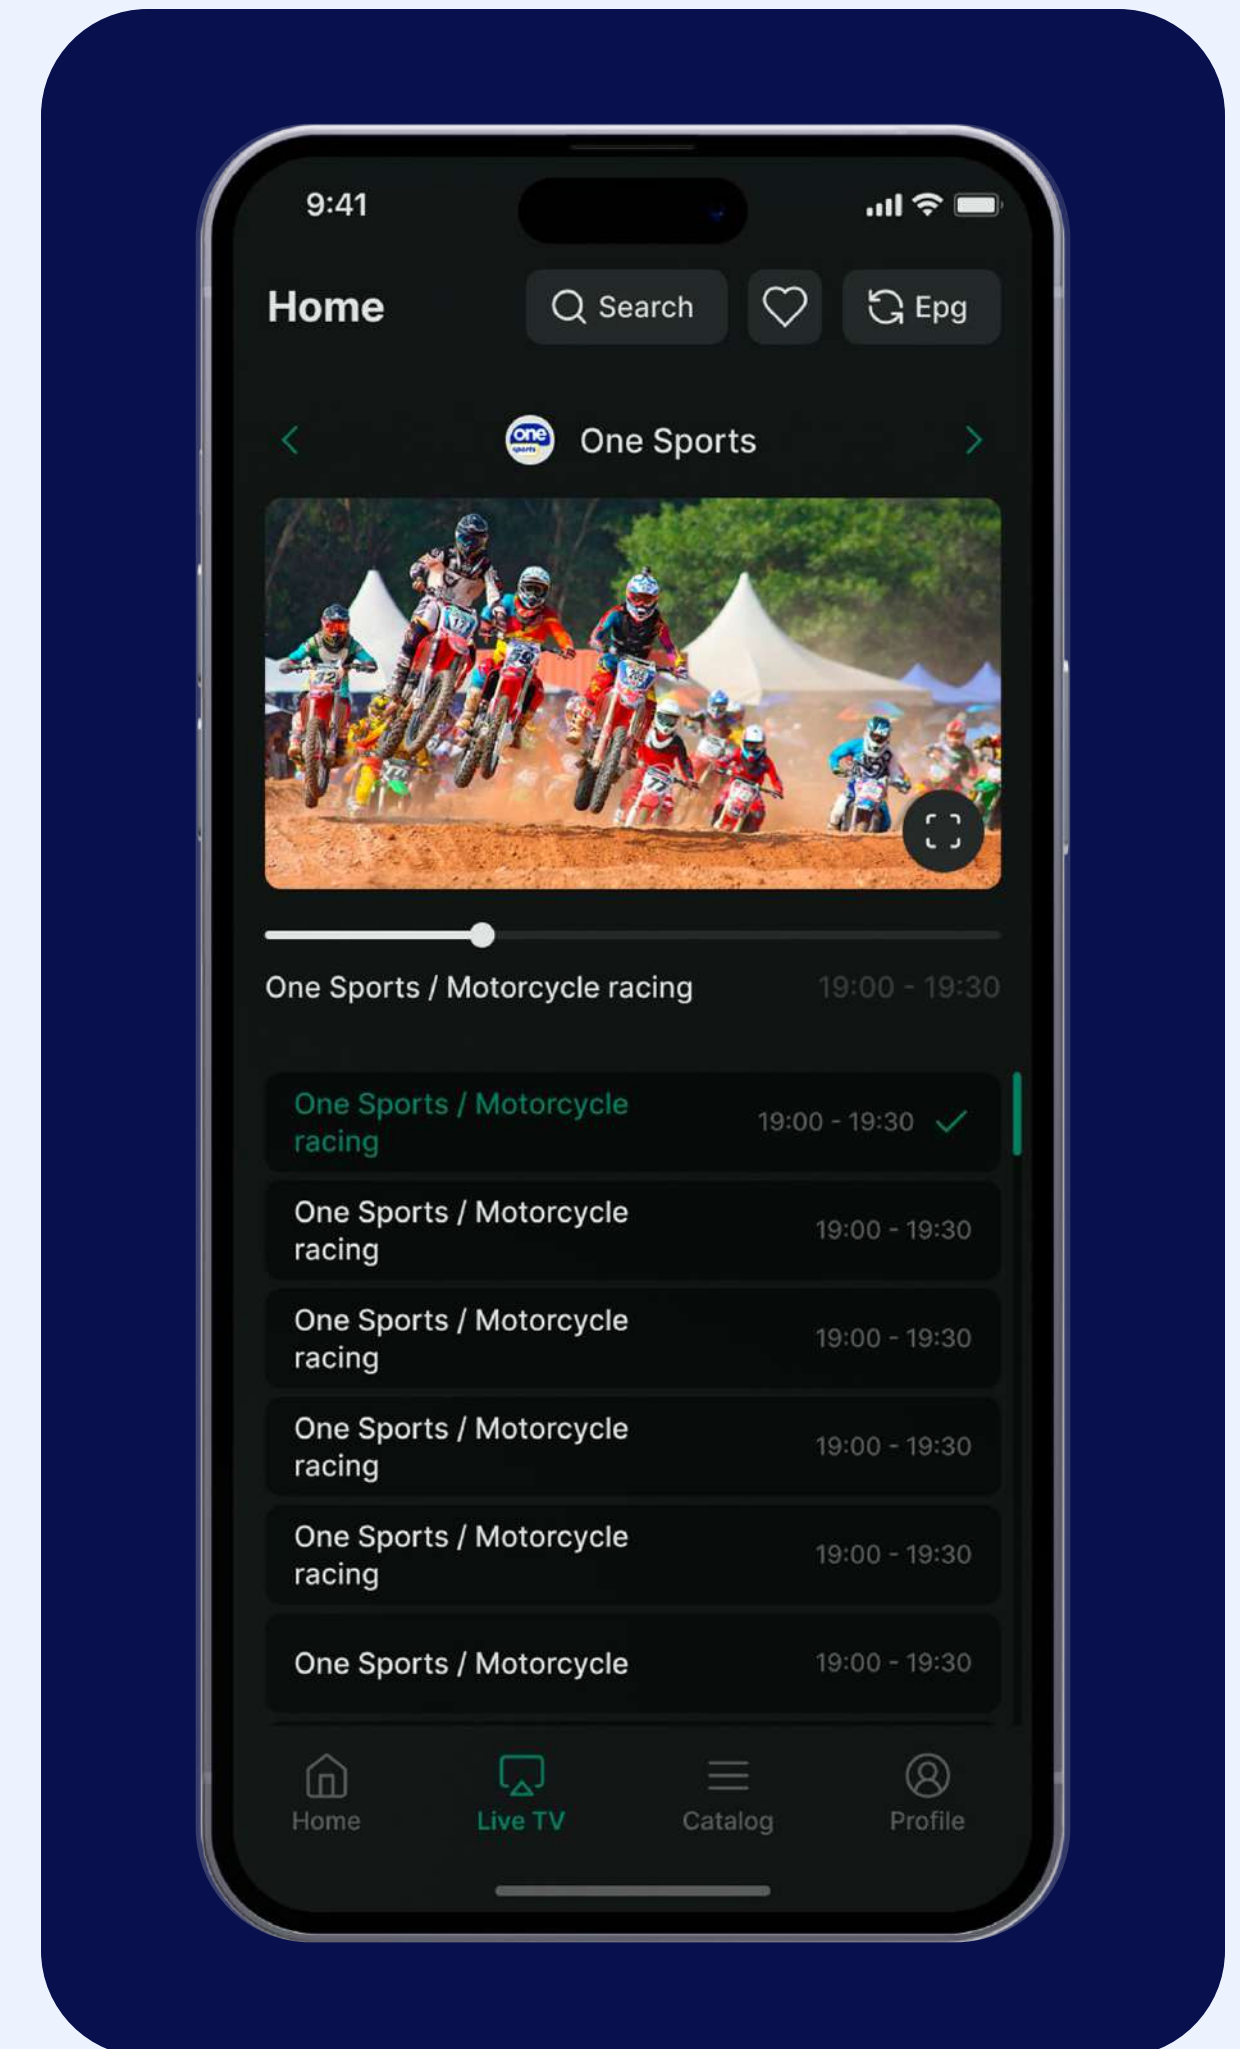

Layout VenomOTT

Premium

Mobile player

Android

APP FEATURES:

- ✦ Browse catalog
- ✦ Advanced search
- ✦ Parental control
- ✦ Watch live

Download it now

Mobile player