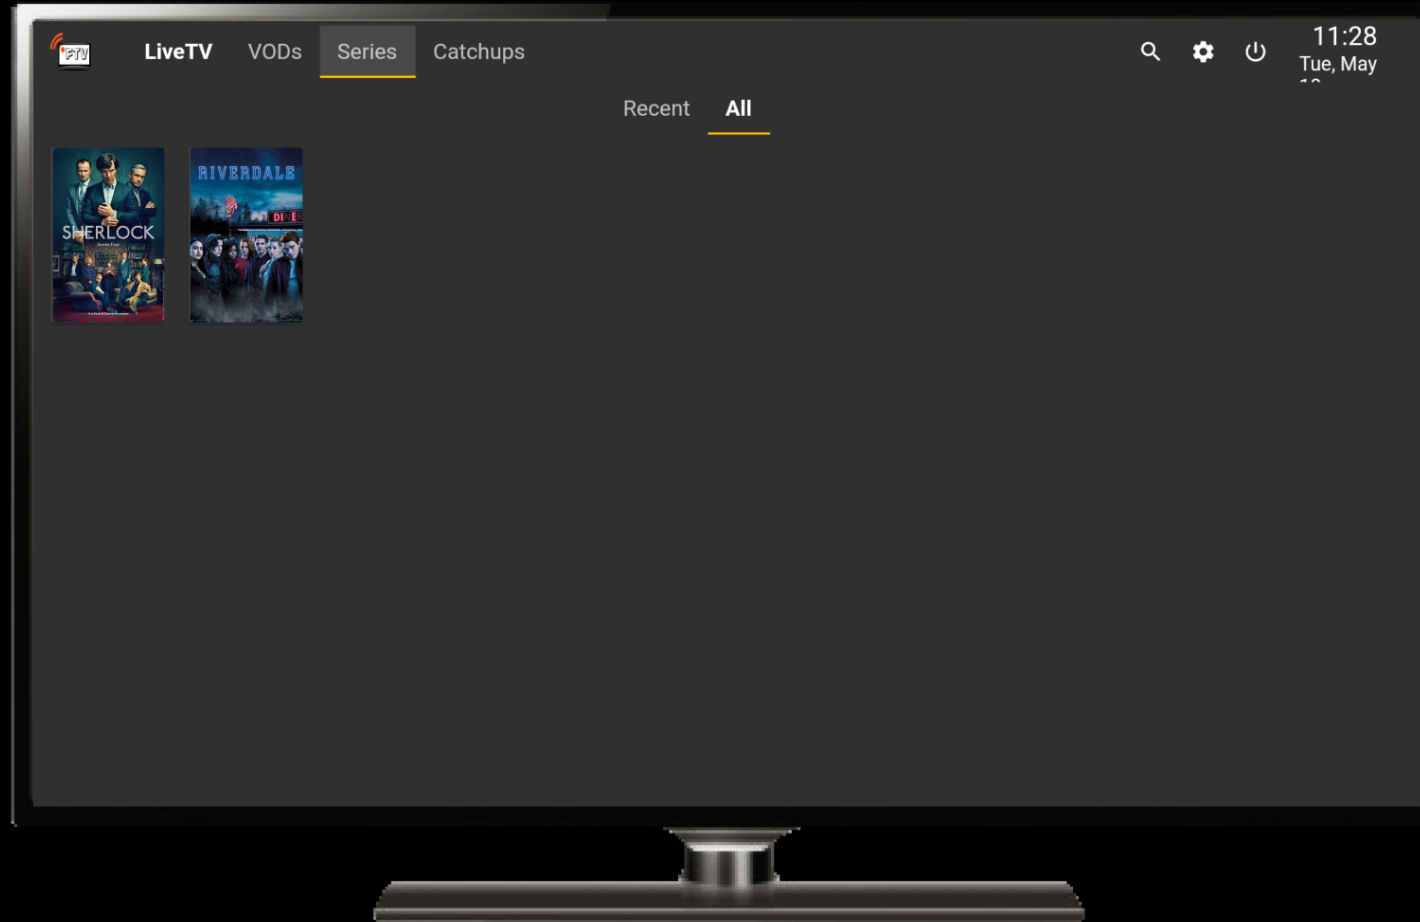

Series

Contains recordings of serials and individual episodes for viewing without delay.