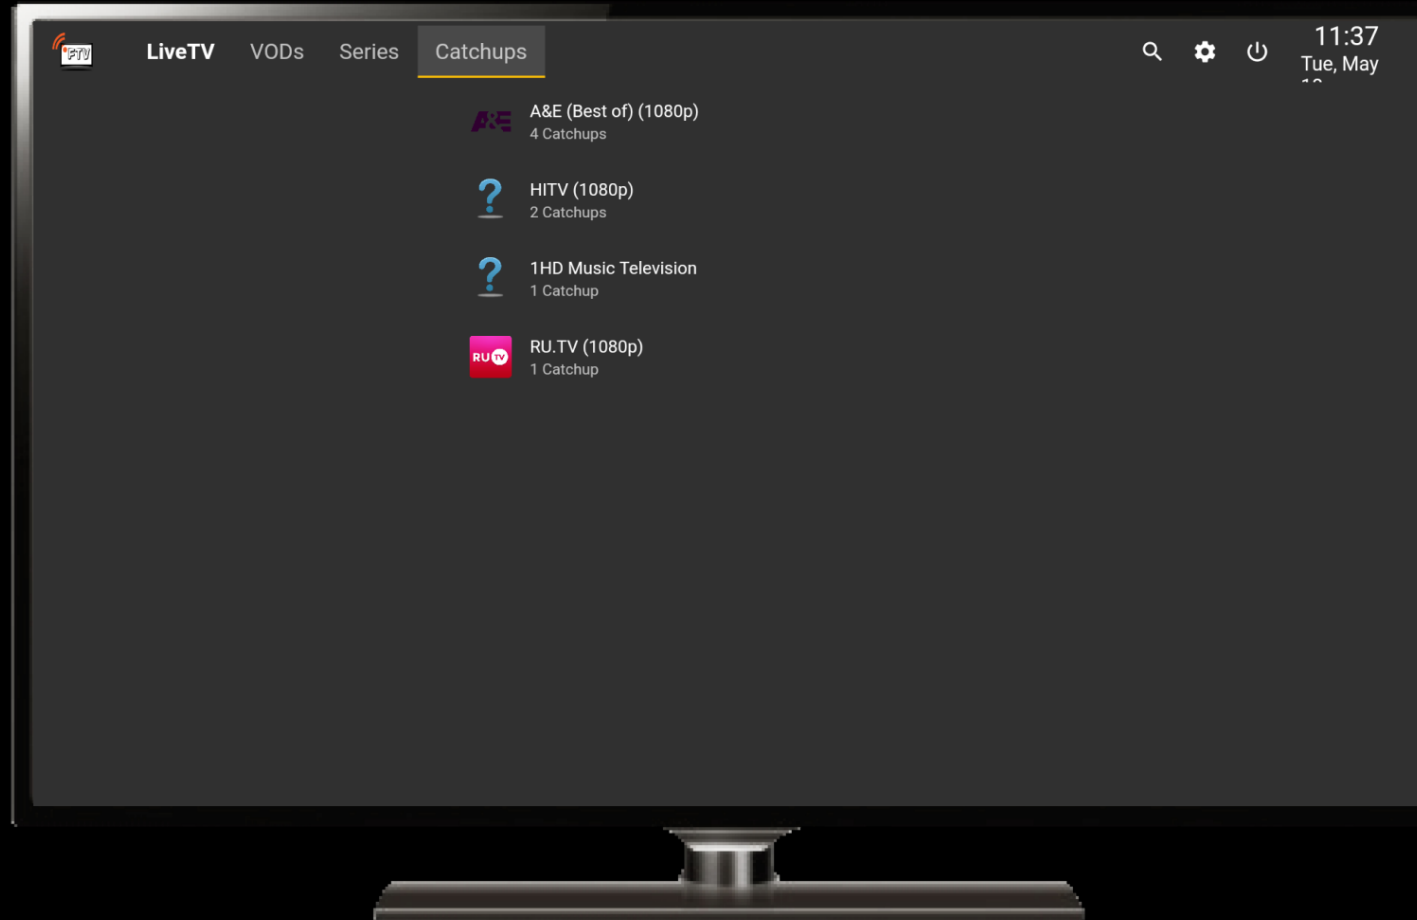

Fasto TV

FASTO TV is a standard IPTV application.

The application has a convenient and intuitive interface, as well as a number of features

Live TV

This module allows you to view programs and channels in real time.

VODs (Videos on Demand)

Allows to browse the catalog of movies and TV series at the user's request.

Series

Contains recordings of serials and individual episodes for viewing without delay.

Catchups

Allows to view programs from the LiveTV module that were previously set for recording.

LiveTV

This module allows to view programs and channels in real time, sort programs by localization, by popularity and user interests.

VODs (Videos on Demand)

Allows to browse the catalog of movies and TV series at the user's request.

Player

The video player displays a scene from a reality show. The main video area shows a white truck with 'Nation Waste' branding and a worker in a white shirt and hard hat. The player interface includes a progress bar, a play button, and the A&E logo. The video title is 'A&E (Best of) (1080p)' and the current time is 11:35 - 11:36. The A&E logo is prominently displayed in the bottom left corner of the player area.