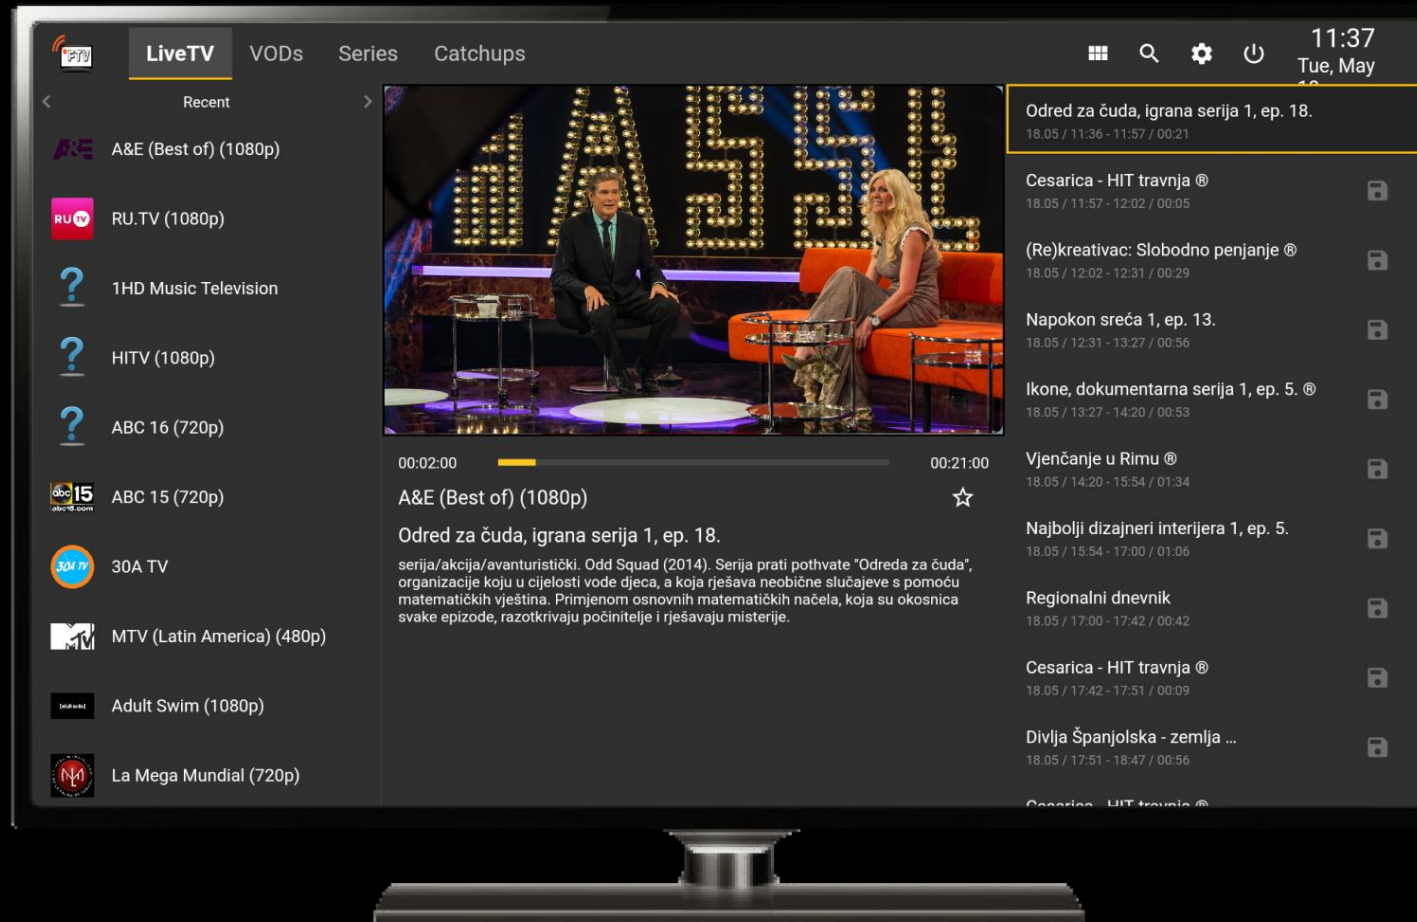

Fasto TV

FASTO TV is a standard IPTV application.

The application has a convenient and intuitive interface, as well as a number of features

Live TV

This module allows you to view programs and channels in real time.

Player

The video player displays a scene from a reality show. The main video area shows a white truck with 'Nation Waste' branding and a worker in a white shirt and hard hat. The player interface includes a progress bar, a play button, and the A&E logo. The video title is 'A&E (Best of) (1080p)' and the current time is 11:35 - 11:36. The A&E logo is prominently displayed in the bottom left corner of the player area.