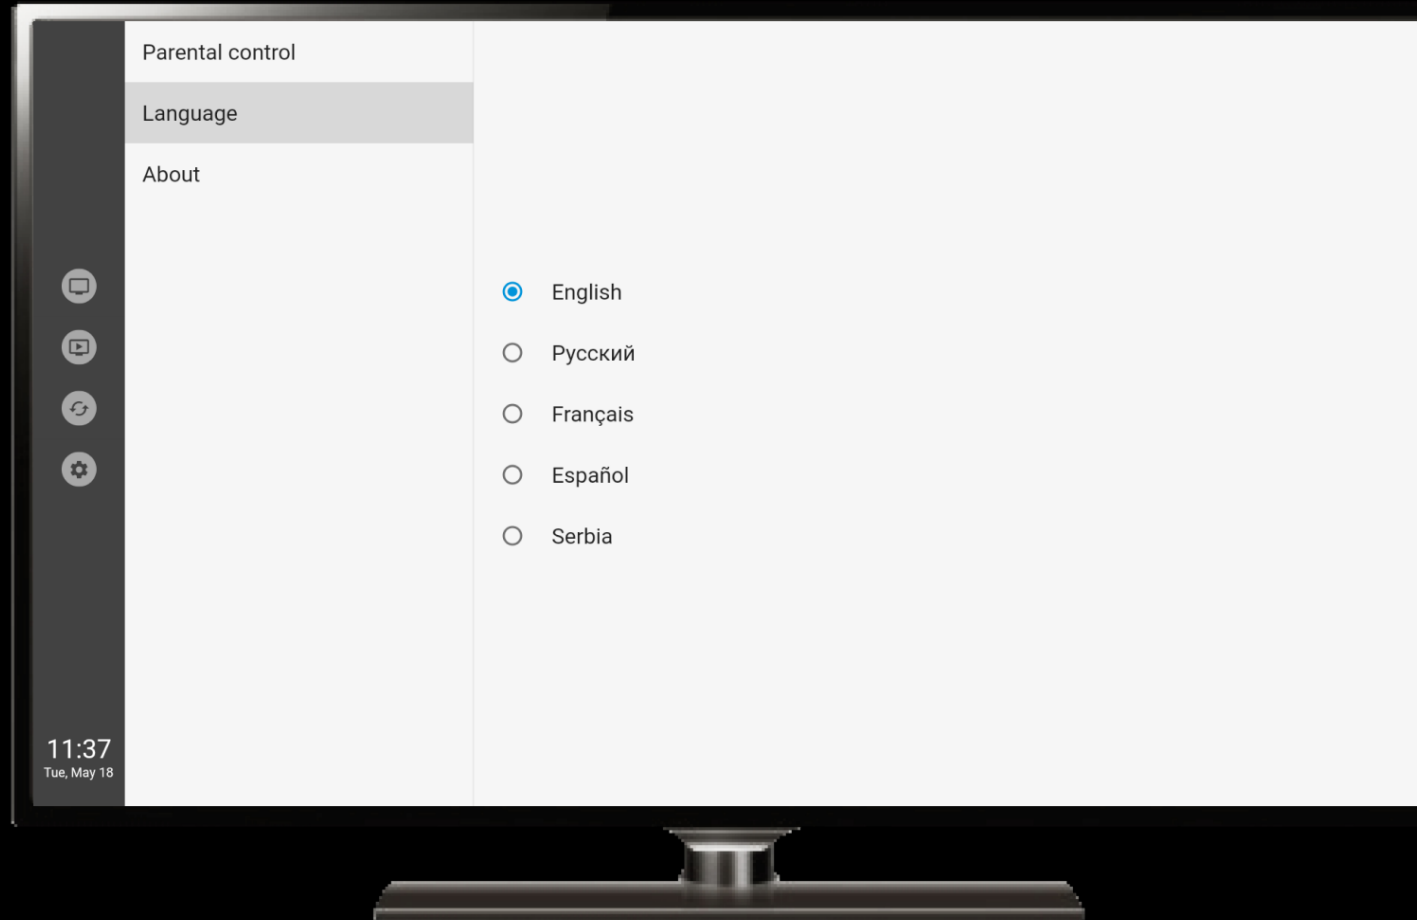

LiveTV

This module allows to view programs and channels in real time, sort programs by localization, by popularity and user interests.

VODs (Videos on Demand)

Allows to browse the catalog of movies and TV series at the user's request.

Player

The video player displays a scene from a reality show. The main video area shows a white truck with 'Nation Waste' branding and a worker in a white shirt and hard hat. The player interface includes a progress bar, a play button, and the A&E logo. The video title is 'A&E (Best of) (1080p)' and the current time is 11:35 - 11:36. The A&E logo is prominently displayed in the bottom left corner of the player area.