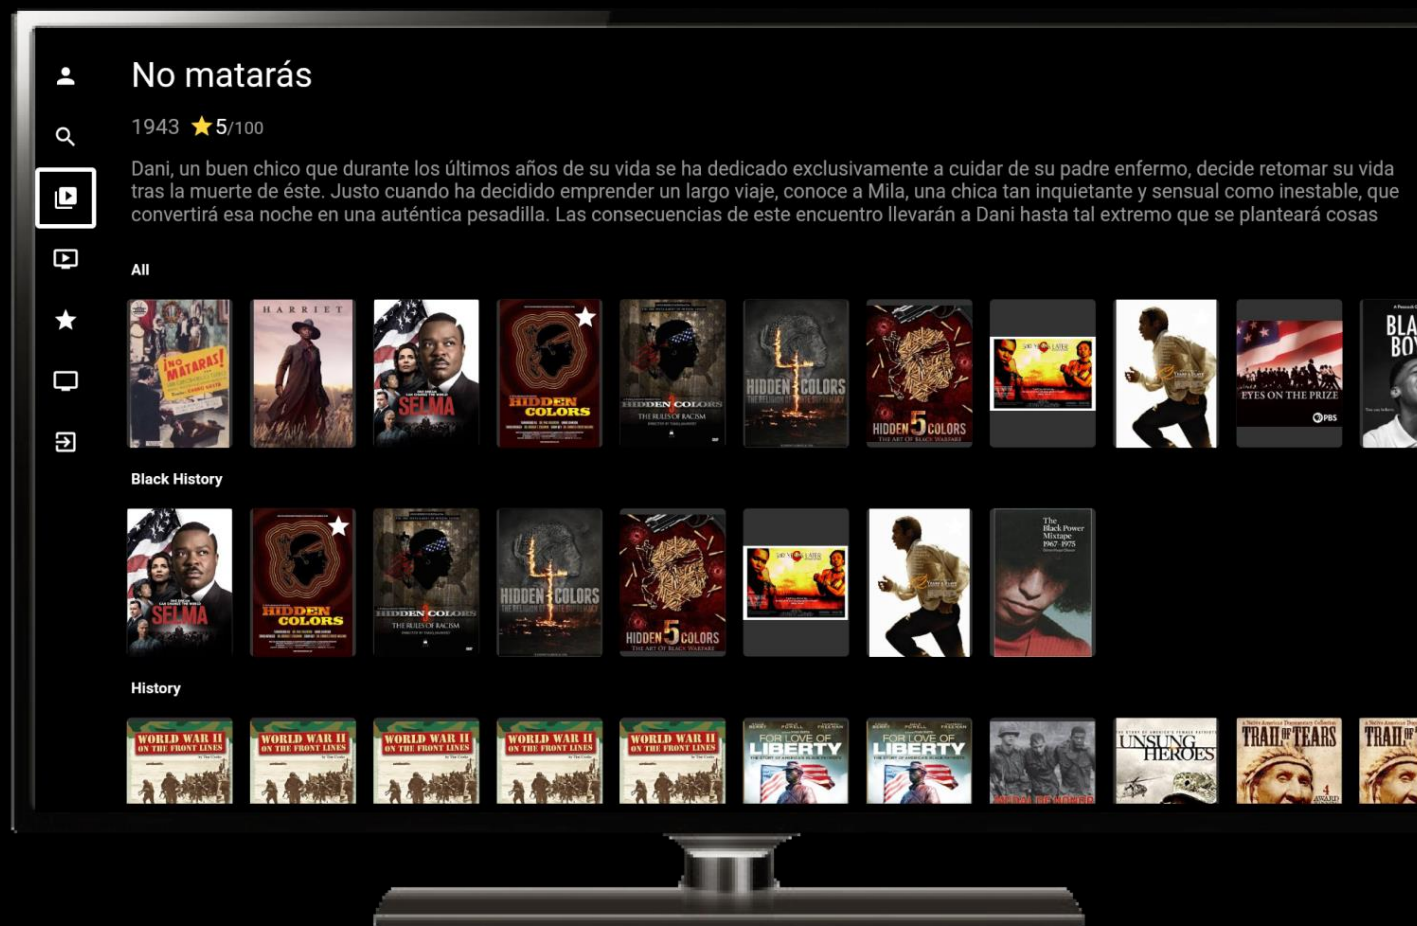

Player

The video player displays a scene from a reality show. The main video area shows a white truck with 'Nation Waste' branding and a worker in a white shirt and hard hat. The player interface includes a progress bar, a play button, and the A&E logo. The video title is 'A&E (Best of) (1080p)' and the current time is 11:35 - 11:36. The A&E logo is prominently displayed in the bottom left corner of the player area.

NGERS. WE ARE REAL. WE ARE
STOPPABLE. WE ARE STRONG. WE
REALITY 11:34
A&E (Best of) (1080p) 11:35 - 11:36
A&E
⏪ ⏸ ⏩

TheOne

TheOne is another adapted version.

Settings

Includes account settings, localization, and parental controls.

VODs (Videos on Demand)

Allows you to browse the catalog of movies and TV series at the request of the user.

LiveTV

This module allows you to view programs and broadcasts in real time, sort the programs by different requests.