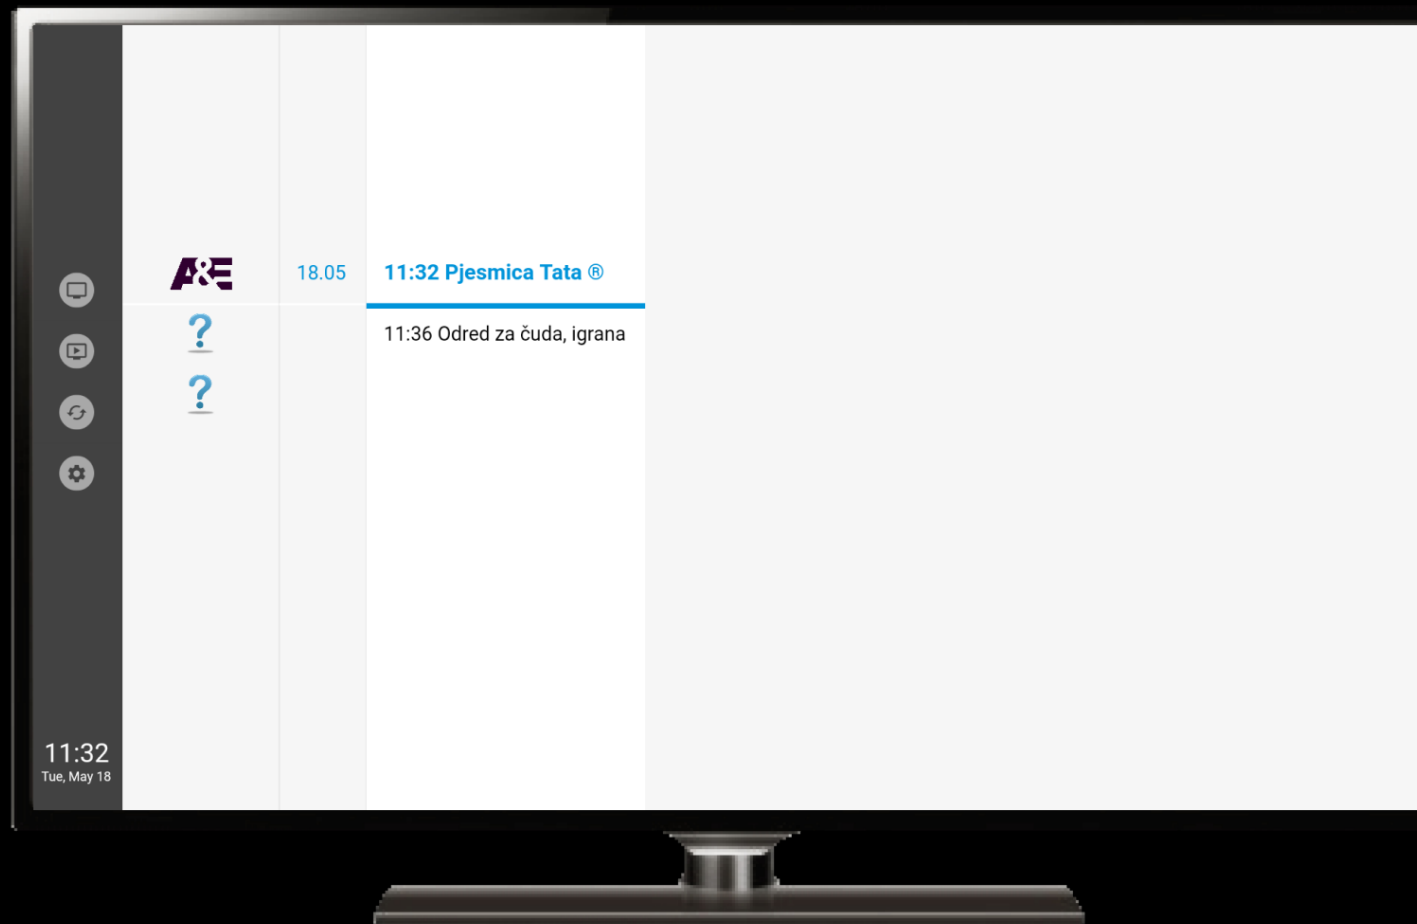

Catchups

Allows to view previously recorded programs and series.