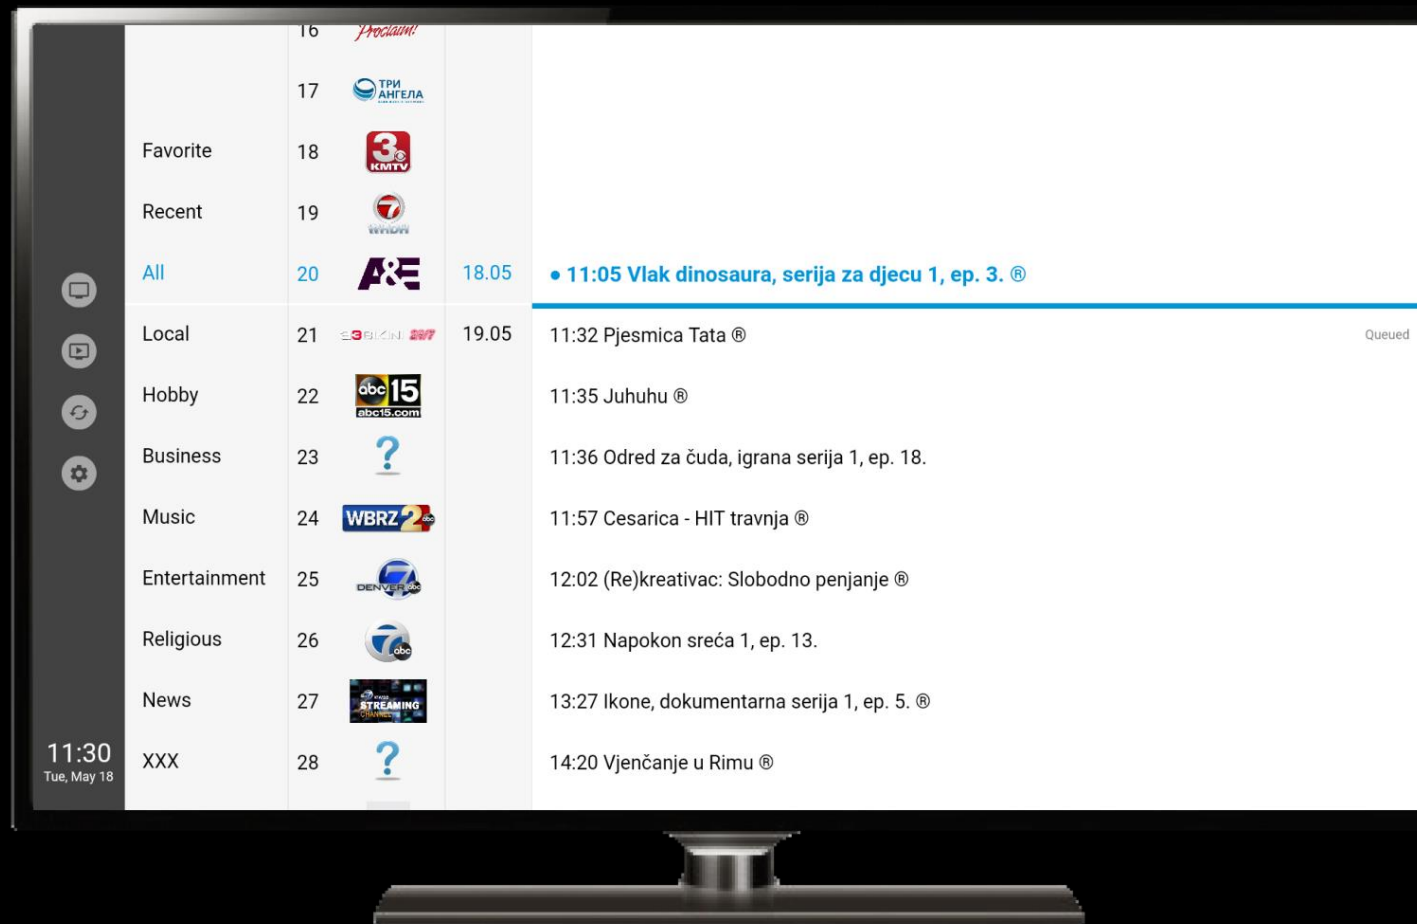

Fasto TV

FASTO TV is a standard IPTV application.

The application has a convenient and intuitive interface, as well as a number of features

Live TV

This module allows you to view programs and channels in real time.

LiveTV

This module allows to view programs and channels in real time, sort programs by localization, by popularity and user interests.

VODs (Videos on Demand)

Allows to browse the catalog of movies and TV series at the user's request.

Player

The video player displays a scene from a reality show. The main video area shows a white truck with 'Nation Waste' branding and a worker in a white shirt and hard hat. The player interface includes a progress bar, a play button, and the A&E logo. The video title is 'A&E (Best of) (1080p)' and the current time is 11:35 - 11:36. The A&E logo is prominently displayed in the bottom left corner of the player area.