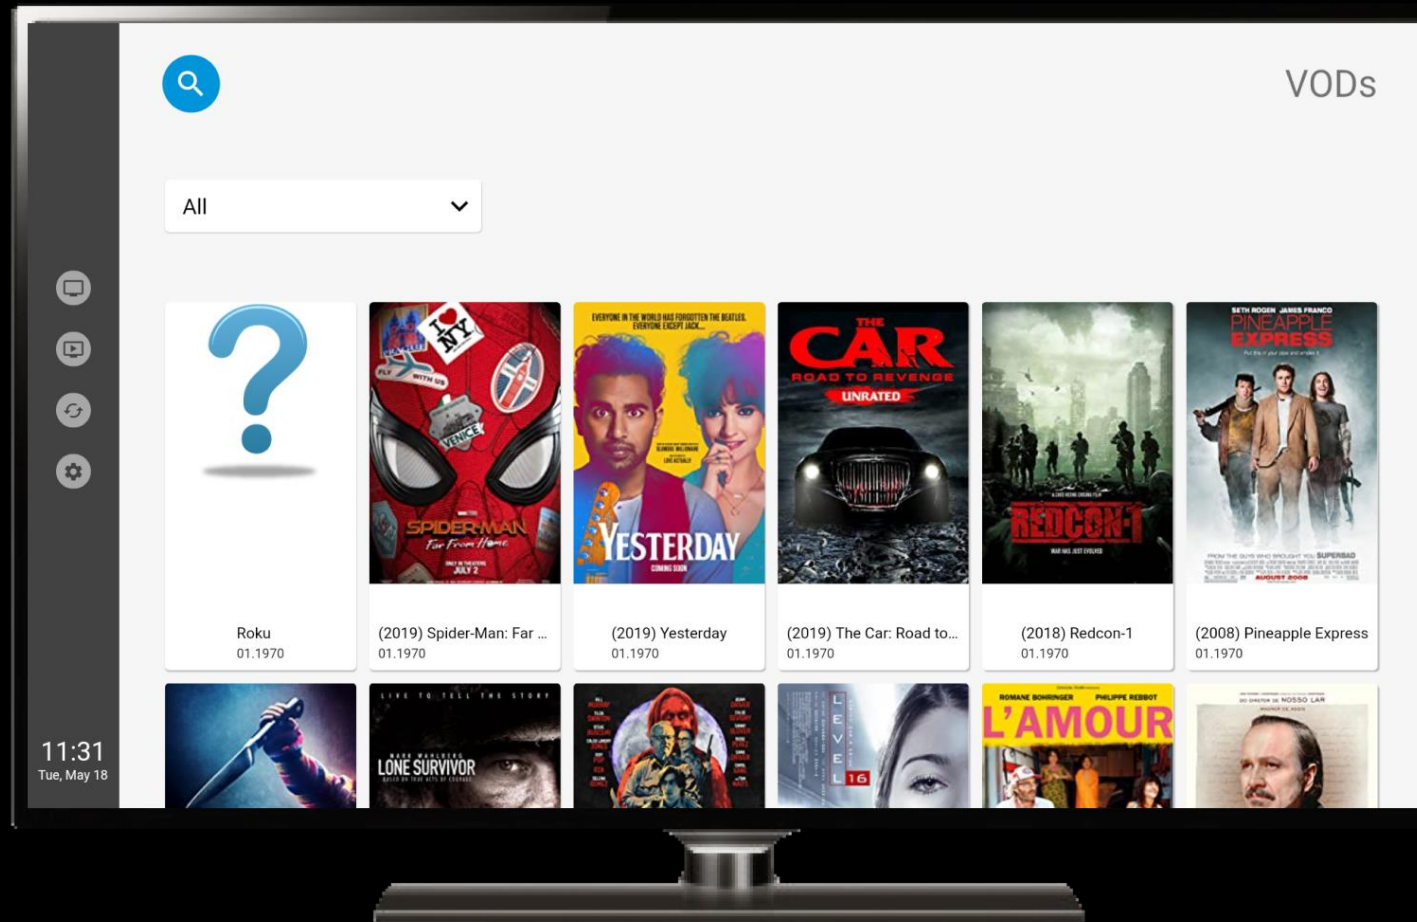

VODs (Videos on Demand)

Allows to browse the catalog of movies and TV series at the user's request.